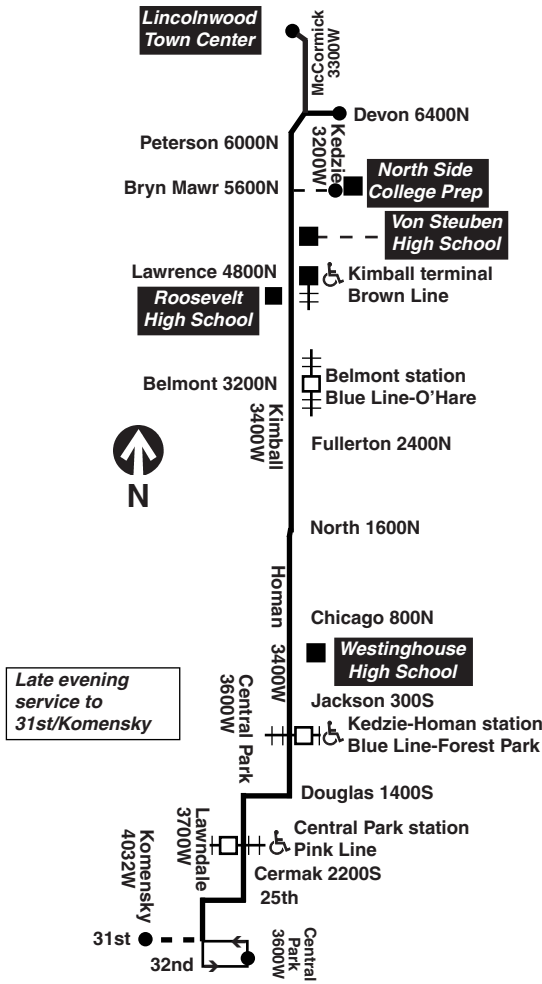

Federal law requires priority seating be designated for seniors and people with disabilities. **Please stand up** and yield these seats when needed for qualifying riders or when asked.

Schedules and other info in this timetable are subject to change. CTA does not assume responsibility for errors in timetables nor for inconvenience or damage resulting from delays.

Pay close attention to destination signs and announcements when boarding; added service may sometimes be provided over portions of this or any bus route and some trips can end before the furthest terminal on a line depending on service needs or time of day.

Bicycle racks are installed on the front of all CTA buses and are allowed on CTA trains during certain hours. See our [Bike & Ride brochure](#) or webpage for help on how to use racks and more.

Know before you go: Get alerts from us by text or e-mail about planned service changes every week or instant alerts for unplanned reroutes and disruptions. Sign up for CTA Updates today at transitchicago.com/updates.

For more travel information, use the Ventra app or call the RTA Travel Information Center at 312-836-7000. *Para obtener mayor información, en Español, llame al Centro de Información a 312-836-7000.*

Chicago Transit Authority

82 Kimball/Homan

Effective Mar. 24, 2024

All CTA buses are accessible

transitchicago.com/bus/82

Monday thru Friday

Northbound

LV 31st/ Central Pk	LV Central Pk/ Cermak	Homan/ Jackson	Kimball/ Fullerton	Kimball/ Belmont Blue Ln	AR Devon/ Kedzie	AR Lincoln- wood Town Ctr
----	4:01R	4:05a	4:21a	4:26a	4:45a	----
----	4:16R	4:20	4:36	4:41	5:00	----
----	4:31R	4:35	4:51	4:56	5:16	----
4:32a	4:37	4:47	5:03	5:08	5:28	----
----	4:54R	4:58	5:15	5:21	5:44	----
4:55	5:00	5:10	5:27	5:33	5:56	----
----	5:18R	5:22	5:39	5:46	6:10	----
5:18	5:23	5:33	5:50	5:57	6:22	----
----	5:38R	5:42	6:00	6:07	6:34	----
5:36	5:42	5:52	6:10	6:17	6:44	----
----	5:57R	6:01	6:20	6:28	6:57	----
5:54	6:00	6:11	6:29	6:37	7:05	----
----	6:12RS	6:16	6:35	6:43	7:06PS	----
6:04	6:10	6:21	6:40	6:48	7:17	----
----	6:22RS	6:26	6:45	6:53	7:16PS	----
6:14	6:20	6:31	6:50	6:58	7:27	----
----	6:32RS	6:36	6:55	7:03	7:26PS	----
6:24	6:30	6:41	7:00	7:08	7:37	----
----	6:41RS	6:46	7:05	7:13	7:36PS	----
6:34	6:40	6:51	7:10	7:18	7:47	----
----	6:50RS	6:55	7:15	7:23	7:46PS	----
6:42	6:48	7:01	7:21	7:29	7:57	----
----	7:02RS	7:07	7:27	7:35	7:57PS	----
6:55	7:01	7:14	7:34	7:42	8:10	----
7:02	7:08	7:21	7:41	7:49	8:17	----
7:09	7:15	7:28	7:48	7:56	8:24	----
7:16	7:22	7:35	7:55	8:03	8:31	----
7:24	7:30	7:43	8:03	8:11	8:39	----
7:32	7:38	7:52	8:12	8:20	8:47	----
7:41	7:47	8:01	8:21	8:29	-----	8:57a

then every 8 to 11 minutes to Lincolnwood Town Center until

12:26p	12:32p	12:44p	1:05p	1:12p	----	1:41p
----	12:47R	12:52	1:13	1:20	----	1:49
12:42	12:48	1:00	1:21	1:28	----	1:57

then every 6 to 15 minutes from 31st/Central Park to Lincolnwood TC and every 6 to 9 minutes from Homan/Roosevelt to Lincolnwood TC until

3:23	3:29	3:43	4:06	4:16	----	4:49
----	3:45R	3:51	4:14	4:24	----	4:57
3:39	3:45	3:59	4:22	4:32	----	5:05
3:47	3:53	4:07	4:30	4:40	----	5:13
3:56	4:02	4:16	4:39	4:49	----	5:22
4:05	4:11	4:25	4:48	4:58	----	5:31
4:14	4:20	4:34	4:57	5:07	----	5:40
4:23	4:29	4:43	5:06	5:16	----	5:49
4:33	4:39	4:53	5:16	5:26	----	5:59

then every 10 to 17 minutes to Lincolnwood Town Center until

8:33	8:38	8:48	9:07	9:12	----	9:36
8:50	8:55	9:05	9:23	9:28	9:49p	----
9:06K	9:12	9:22	9:40	9:44	10:05	----
9:22K	9:28	9:38	9:56	10:00	10:21	----
9:40K	9:46	9:56	10:13	10:17	10:37	----
9:57K	10:03	10:13	10:29	10:33	10:52	----
10:14K	10:20	10:30	10:46	10:50	11:09	----
10:31K	10:37	10:47	11:03	11:07	11:26	----
10:50K	10:56	11:05	11:20	11:25	11:44	----
11:10K	11:16	11:24	11:39	11:44	12:04a	----
11:33K	11:39	11:47	12:02a	12:07a	12:27	----
11:55K	12:01a	12:09a	12:24	12:29	12:49	----
12:18K	12:24	12:32	12:47	12:52	1:12	----
12:29K	12:35	12:43	-----	-----	-----	----
12:45K	12:51	12:59	-----	-----	-----	----
1:05K	1:11	1:19	-----	-----	-----	----
1:27K	1:33	1:41	-----	-----	-----	----

C - trip ends at Homan/Congress at time shown
K - trip begins/ends at 31st/Komensky at time shown
P - trip ends at Peterson/Kimball at time shown
R - trip begins/ends at Homan/Roosevelt at time shown
S - trip operates on school days only

#82 Kimball/Homan

Southbound