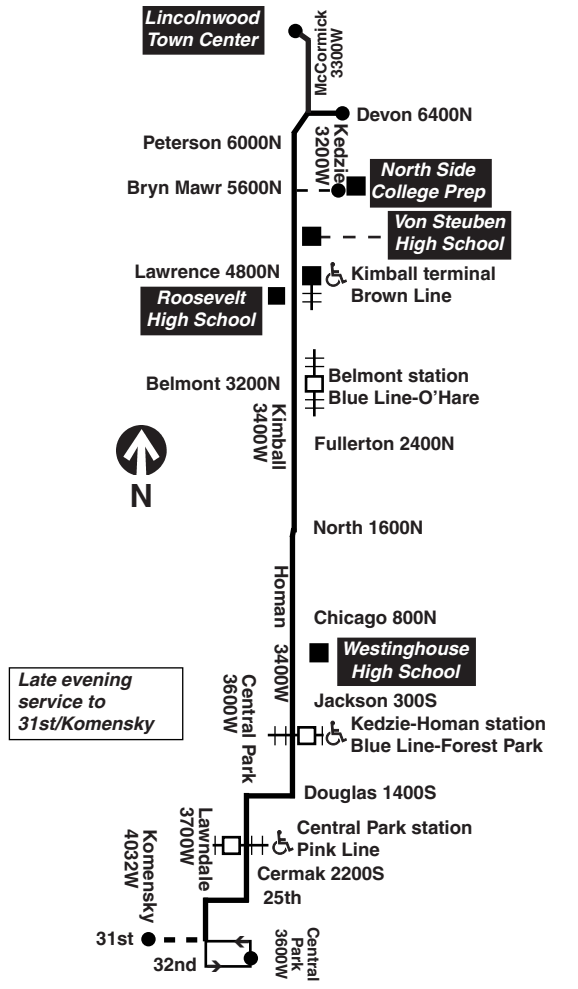

Federal law requires priority seating be designated for seniors and people with disabilities. **Please stand up** and yield these seats when needed for qualifying riders or when asked.

Schedules and other info in this timetable are subject to change. CTA does not assume responsibility for errors in timetables nor for inconvenience or damage resulting from delays.

Pay close attention to destination signs and announcements when boarding: added service may sometimes be provided over portions of this or any bus route and some trips can end before the furthest terminal on a line depending on service needs or time of day.

Bicycle racks are installed on the front of all CTA buses and are allowed on CTA trains during certain hours. See our [Bike & Ride brochure](#) or webpage for help on how to use racks and more.

Know before you go: Get alerts from us by text or e-mail about planned service changes every week or instant alerts for unplanned reroutes and disruptions. Sign up for CTA Updates today at transitchicago.com/updates.

For more travel information, use the Ventra app or call the RTA Travel Information Center at 312-836-7000. *Para obtener mayor información, en Español, llame al Centro de Información a 312-836-7000.*

Chicago Transit Authority

82 Kimball/Homan

Effective Jun. 9, 2024

All CTA buses are accessible

transitchicago.com/bus/82

Monday thru Friday **#82 Kimball/Homan**

Northbound

LV 31st/ Central Pk	Central Pk/ Cermak	Homan/ Jackson	Kimball/ Fullerton	Kimball Brown Line stn	AR Devon/ Kedzie	AR Lincoln- wood Town Ctr
----	4:01R	4:05a	4:21a	4:35a	4:45a	----
----	4:16R	4:20	4:36	4:50	5:00	----
----	4:31R	4:35	4:51	5:06	5:16	----
4:32a	4:37	4:47	5:03	5:18	5:28	----
----	4:54R	4:58	5:15	5:33	5:44	----
4:55	5:00	5:10	5:27	5:45	5:56	----
----	5:18R	5:22	5:39	5:58	6:10	----
5:18	5:23	5:33	5:50	6:09	6:22	----
----	5:38R	5:42	6:00	6:20	6:34	----
5:36	5:42	5:52	6:10	6:30	6:44	----
----	5:57R	6:01	6:20	6:42	6:57	----
5:54	6:00	6:11	6:29	6:50	7:05	----
6:04	6:10	6:21	6:40	7:02	7:17	----
6:14	6:20	6:31	6:50	7:12	7:27	----
6:24	6:30	6:41	7:00	7:22	7:37	----

then every 7 to 13 minutes to Devon/Kedzie until

7:24	7:30	7:43	8:03	8:25	8:39	----
7:32	7:38	7:52	8:12	8:33	8:47	----
7:41	7:47	8:01	8:21	8:42	----	8:57a

then every 8 to 11 minutes to Lincolnwood Town Center until

12:26p	12:32p	12:44p	1:05p	1:25p	----	1:41p
----	12:47R	12:52	1:13	1:33	----	1:49
12:42	12:48	1:00	1:21	1:41	----	1:57
12:50	12:56	1:08	1:29	1:49	----	2:05
----	1:09R	1:14	1:36	1:57	----	2:13
1:03	1:09	1:21	1:42	2:02	----	2:18
1:09	1:15	1:27	1:49	2:10	----	2:26
----	1:28R	1:33	1:55	2:18	----	2:34
1:22	1:28	1:40	2:02	2:24	----	2:40
----	1:41R	1:46	2:08	2:31	----	2:47
1:33	1:39	1:52	2:14	2:37	----	2:53
1:40	1:46	1:59	2:21	2:44	----	3:00
----	2:01R	2:07	2:29	2:52	----	3:08
1:55	2:01	2:14	2:36	2:59	----	3:15
2:03	2:09	2:22	2:44	3:07	----	3:23
2:10	2:16	2:29	2:51	3:15	----	3:31
----	2:30R	2:36	2:59	3:23	----	3:40
2:25	2:31	2:44	3:06	3:31	----	3:47
2:31	2:37	2:51	3:14	3:38	----	3:55
2:39	2:45	2:59	3:21	3:46	----	4:03
2:46	2:52	3:06	3:29	3:55	----	4:12
----	3:07R	3:13	3:36	4:02	----	4:19
3:01	3:07	3:21	3:44	4:10	----	4:27
3:08	3:14	3:28	3:51	4:17	----	4:34
3:16	3:22	3:36	3:59	4:25	----	4:42
3:23	3:29	3:43	4:06	4:32	----	4:49
----	3:45R	3:51	4:14	4:40	----	4:57
3:39	3:45	3:59	4:22	4:48	----	5:05

then every 8 to 16 minutes to Lincolnwood Town Center until

8:33	8:38	8:48	9:07	9:22	----	9:36
8:50	8:55	9:05	9:23	9:38	9:49p	----
9:06	9:12	9:22	9:40	9:54	10:05	----

then every 16 to 20 minutes from 31st/Komensky to Devon/Kedzie until

11:10K	11:16	11:24	11:39	11:53	12:04a	----
11:33K	11:39	11:47	12:02a	12:16a	12:27	----
11:55K	12:01a	12:09a	12:24	12:38	12:49	----
12:18K	12:24	12:32	12:47	1:01	1:12	----
12:29K	12:35	12:43	----	----	----	----
12:45K	12:51	12:59	----	----	----	----
1:05K	1:11	1:19	----	----	----	----
1:27K	1:33	1:41	----	----	----	----

Southbound