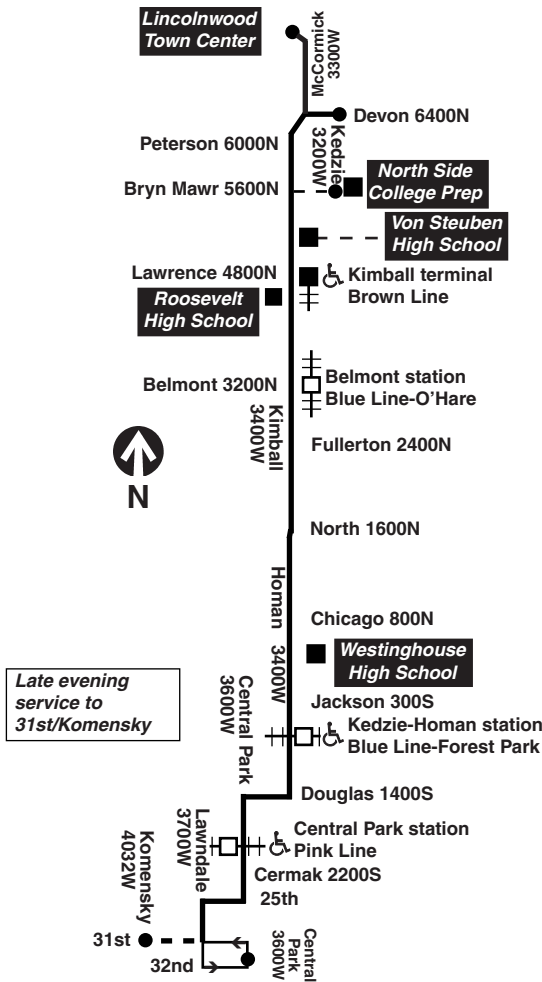

Federal law requires priority seating be designated for seniors and people with disabilities. **Please stand up** and yield these seats when needed for qualifying riders or when asked.

Schedules and other info in this timetable are subject to change. CTA does not assume responsibility for errors in timetables nor for inconvenience or damage resulting from delays.

Pay close attention to destination signs and announcements when boarding: added service may sometimes be provided over portions of this or any bus route and some trips can end before the furthest terminal on a line depending on service needs or time of day.

Bicycle racks are installed on the front of all CTA buses and are allowed on CTA trains during certain hours. See our Bike & Ride brochure or webpage for help on how to use racks and more.

Know before you go: Get alerts from us by text or e-mail about planned service changes every week or instant alerts for unplanned reroutes and disruptions. Sign up for CTA Updates today at transitchicago.com/updates.

For more travel information, use the Ventra app or call the RTA Travel Information Center at 312-836-7000. *Para obtener mayor información, en Español, llame al Centro de Información a 312-836-7000.*

Chicago Transit Authority

82 Kimball/Homan

Effective Aug. 25, 2024

All CTA buses are accessible

transitchicago.com/bus/82

Monday thru Friday

#82 Kimball/Homan

Northbound

LV 31st/ Central Pk	LV Central Pk/ Cermak	Homan/ Jackson	Kimball/ Fullerton	Kimball Brown Line stn	AR Devon/ Kedzie	AR Lincoln- wood Town Ctr
----	4:01R	4:05a	4:21a	4:35a	4:45a	----
----	4:16R	4:20	4:36	4:50	5:00	----
----	4:31R	4:35	4:51	5:06	5:16	----
4:32a	4:37	4:47	5:03	5:18	5:28	----
----	4:54R	4:58	5:15	5:33	5:44	----
4:55	5:00	5:10	5:27	5:45	5:56	----
----	5:18R	5:22	5:39	5:58	6:10	----
5:18	5:23	5:33	5:50	6:09	6:22	----
----	5:38R	5:42	6:00	6:20	6:34	----
5:36	5:42	5:52	6:10	6:30	6:44	----
----	5:57R	6:01	6:20	6:42	6:57	----
5:54	6:00	6:11	6:29	6:50	7:05	----
----	6:12RS	6:16	6:35	6:57	7:06P	----
6:04	6:10	6:21	6:40	7:02	7:17	----
----	6:22RS	6:26	6:45	7:07	7:16P	----
6:14	6:20	6:31	6:50	7:12	7:27	----
----	6:32RS	6:36	6:55	7:17	7:26P	----
6:24	6:30	6:41	7:00	7:22	7:37	----
----	6:41RS	6:46	7:05	7:27	7:36P	----
6:34	6:40	6:51	7:10	7:32	7:47	----
----	6:50RS	6:55	7:15	7:37	7:46P	----
6:42	6:48	7:01	7:21	7:43	7:57	----
----	7:02RS	7:07	7:27	7:49	7:57P	----
6:55	7:01	7:14	7:34	7:56	8:10	----
7:02	7:08	7:21	7:41	8:03	8:17	----
7:09	7:15	7:28	7:48	8:10	8:24	----
7:16	7:22	7:35	7:55	8:17	8:31	----
7:24	7:30	7:43	8:03	8:25	8:39	----
7:32	7:38	7:52	8:12	8:33	8:47	----
7:41	7:47	8:01	8:21	8:42	8:57a	----

then every 8 to 11 minutes to Lincolnwood Town Center until

12:26p	12:32p	12:44p	1:05p	1:25p	----	1:41p
----	12:47	12:52	1:13	1:33	----	1:49
12:42	12:48	1:00	1:21	1:41	----	1:57

then every 6 to 13 minutes from 31st/Central Park and every 6 to 8 minutes from Homan/Jackson until

2:46	2:52	3:06	3:29	3:55	----	4:12
----	3:07	3:13	3:36	4:02	----	4:19
3:01	3:07	3:21	3:44	4:10	----	4:27
3:08	3:14	3:28	3:51	4:17	----	4:34
3:16	3:22	3:36	3:59	4:25	----	4:42
3:23	3:29	3:43	4:06	4:32	----	4:49
----	3:45	3:51	4:14	4:40	----	4:57
3:39	3:45	3:59	4:22	4:48	----	5:05

then every 8 to 17 minutes to Lincolnwood Town Center until

8:33	8:38	8:48	9:07	9:22	----	9:36
8:50	8:55	9:05	9:23	9:38	9:49p	----
9:06K	9:12	9:22	9:40	9:54	10:05	----
9:22K	9:28	9:38	9:56	10:10	10:21	----
9:40K	9:46	9:56	10:13	10:26	10:37	----
9:57K	10:03	10:13	10:29	10:42	10:52	----
10:14K	10:20	10:30	10:46	10:59	11:09	----
10:31K	10:37	10:47	11:03	11:16	11:26	----
10:50K	10:56	11:05	11:20	11:34	11:44	----
11:10K	11:16	11:24	11:39	11:53	12:04a	----
11:33K	11:39	11:47	12:02a	12:16a	12:27	----
11:55K	12:01a	12:09a	12:24	12:38	12:49	----
12:18K	12:24	12:32	12:47	1:01	1:12	----
12:29K	12:35	12:43	----	----	----	----
12:45K	12:51	12:59	----	----	----	----
1:05K	1:11	1:19	----	----	----	----
1:27K	1:33	1:41	----	----	----	----

C - trip ends at Homan/Congress at time shown
K - trip begins/ends at 31st/Komensky at time shown
P - trip ends at Peterson/Kimball at time shown
R - trip begins at Homan/Roosevelt at time shown
S - trip operates on school days only

Southbound