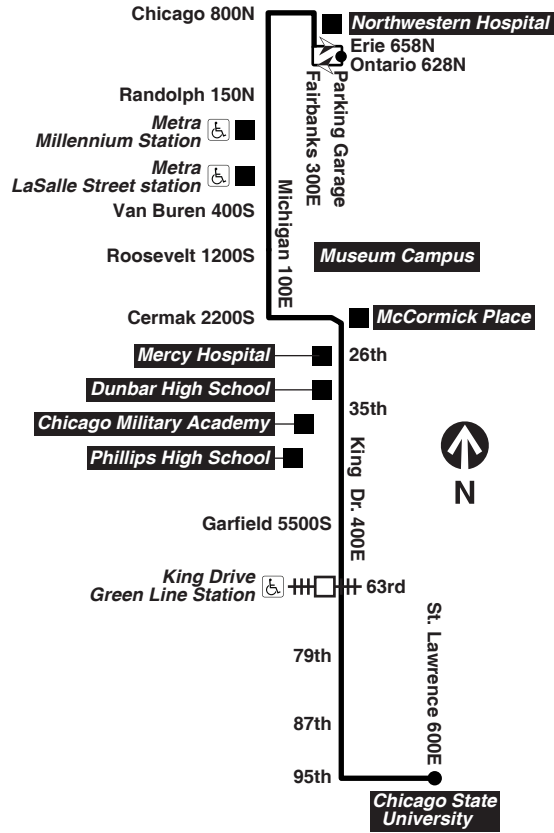

**Chicago Transit Authority**

**King Drive**  
Effective June 14, 2020

**Monday thru Friday**

**Northbound**

Leave 95th/St. Lawrence	King Dr./ 79th	King Dr./ 63rd Green Line	King Dr./ 35th	Cermak/ Michigan	Michigan/ Wacker	Arrive Erie/ Fairbanks
4:25am	4:34am	4:44am	4:58am	5:07am	5:23am	5:31am
4:43	4:52	5:02	5:16	5:25	5:41	5:49
4:58	5:07	5:17	5:31	5:40	5:56	6:04
5:11	5:20	5:30	5:45	5:54	6:11	6:19
5:23	5:32	5:43	5:59	6:09	6:27	6:36
5:35	5:44	5:55	6:12	6:22	6:41	6:50
5:47	5:56	6:07	6:24	6:34	6:53	7:02
5:57	6:06	6:17	6:34	6:44	7:03	7:12
6:07	6:16	6:27	6:44	6:54	7:13	7:22
6:15	6:25	6:35	6:52	7:03	7:21	7:31
6:22	6:32	6:42	6:59	7:10	7:28	7:38
6:29	6:39	6:49	7:06	7:17	7:35	7:45
6:36	6:46	6:57	7:14	7:25	7:44	7:53
6:43	6:53	7:04	7:21	7:32	7:52	8:02
6:49	6:59	7:11	7:29	7:40	8:01	8:11
6:55	7:05	7:17	7:36	7:47	8:08	8:19

then every 4 to 6 minutes to Erie/Fairbanks until

8:15	8:25	8:37	8:56	9:07	9:28	9:39
8:22	8:32	8:44	9:03	9:14	9:35	9:46
8:29	8:39	8:51	9:10	9:21	9:42	9:53
8:37	8:47	8:59	9:18	9:29	9:50	10:01
8:46	8:55	9:07	9:26	9:36	9:57	10:07
8:55	9:04	9:16	9:35	9:45	10:05	10:16
9:04	9:13	9:25	9:44	9:54	10:14	10:25
9:13	9:22	9:34	9:53	10:03	10:23	10:34
9:22	9:31	9:43	10:02	10:12	10:32	10:43

then every 10 minutes from Ontario/Fairbanks until

8:40	8:50	9:11	9:20	9:37	9:47	9:59
8:51	9:01	9:22	9:31	9:48	9:58	10:10
9:03	9:13	9:34	9:43	10:00	10:10	10:22
9:15	9:25	9:44	9:54	10:10	10:19	10:30
9:28	9:37	9:55	10:04	10:19	10:28	10:38
9:42	9:51	10:09	10:18	10:33	10:42	10:52
9:57	10:06	10:24	10:33	10:48	10:57	11:07
10:13	10:22	10:40	10:49	11:04	11:13	11:23
10:30	10:39	10:57	11:06	11:21	11:30	11:40
10:47	10:55	11:11	11:19	11:34	11:42	11:52
11:06	11:13	11:29	11:36	11:50	11:59	12:08am
11:25	11:32	11:48	11:55	12:09am	12:18am	12:27
11:45	11:52	12:08am	12:15am	12:29am	12:38	12:47
12:05am	12:12am	12:28	12:35	12:49	12:58	1:07
12:25	12:32	12:48	12:55	1:09	1:18	1:27

M - trip begins at 25th/Michigan at time shown