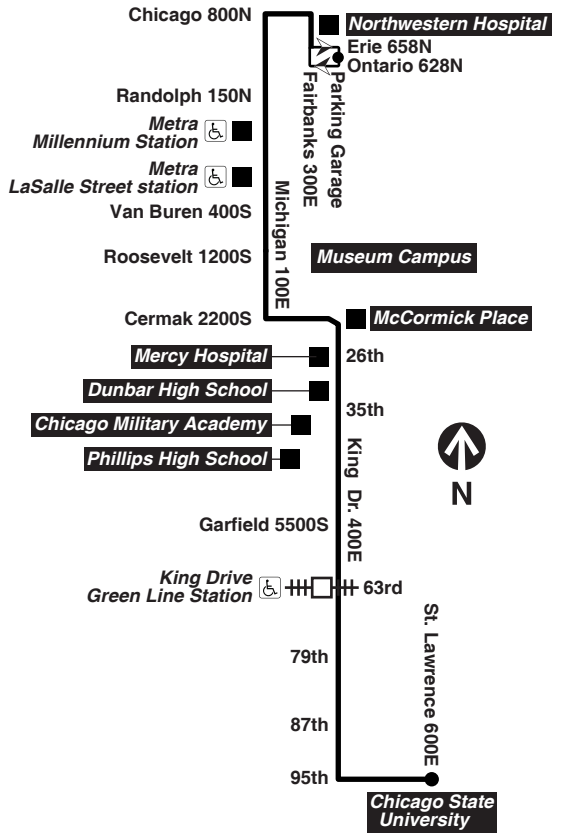

**Chicago Transit Authority**

**King Drive**  
Effective September 6, 2020

**Monday thru Friday** **3 King Drive**

**Northbound**

Leave 95th/St. Lawrence	King Dr./ 79th	King Dr./ 63rd Green Line	King Dr./ 35th	Cermak/ Michigan	Michigan/ Wacker	Arrive Erie/ Fairbanks
4:25am	4:34am	4:44am	4:58am	5:07am	5:23am	5:31am
4:43	4:52	5:02	5:16	5:25	5:41	5:49
4:58	5:07	5:17	5:31	5:40	5:56	6:04
5:11	5:20	5:30	5:45	5:54	6:11	6:19
5:23	5:32	5:43	5:59	6:09	6:27	6:36
5:35	5:44	5:55	6:12	6:22	6:41	6:50
5:47	5:56	6:07	6:24	6:34	6:53	7:02
5:57	6:06	6:17	6:34	6:44	7:03	7:12
6:07	6:16	6:27	6:44	6:54	7:13	7:22
6:15	6:25	6:35	6:52	7:03	7:21	7:31
6:22	6:32	6:42	6:59	7:10	7:28	7:38
6:29	6:39	6:49	7:06	7:17	7:35	7:45
6:36	6:46	6:57	7:14	7:25	7:44	7:53
6:43	6:53	7:04	7:21	7:32	7:52	8:02
6:49	6:59	7:11	7:29	7:40	8:01	8:11
6:55	7:05	7:17	7:36	7:47	8:08	8:19

M - trip begins at 25th/Michigan at time shown

**Saturday**

**3 King Drive**

**Northbound**

Leave 95th/St. Lawrence	King Dr./ 79th	King Dr./ 63rd Green Line	King Dr./ 35th	Cermak/ Michigan	Michigan/ Wacker	Arrive Erie/ Fairbanks
-----	4:25am	4:34am	4:51am	5:00am	5:15am	5:22am
-----	4:45	4:54	5:11	5:20	5:35	5:42
-----	5:05	5:14	5:31	5:40	5:55	6:02
-----	5:24	5:33	5:50	5:59	6:14	6:21
-----	5:43	5:52	6:09	6:18	6:33	6:41
5:52am	6:00	6:10	6:28	6:37	6:54	7:02
6:09	6:18	6:28	6:45	6:55	7:12	7:20
6:25	6:34	6:44	7:01	7:11	7:28	7:36
6:40	6:49	6:59	7:16	7:26	7:43	7:51
6:55	7:04	7:14	7:31	7:41	7:58	8:06
7:10	7:19	7:30	7:47	7:57	8:15	8:24
7:25	7:35	7:46	8:04	8:14	8:34	8:43
7:39	7:49	8:00	8:18	8:28	8:48	8:57
7:52	8:02	8:13	8:31	8:41	9:01	9:10
8:04	8:14	8:25	8:43	8:53	9:13	9:22
8:16	8:26	8:37	8:55	9:05	9:25	9:34
8:28	8:38	8:49	9:07	9:17	9:37	9:46
8:40	8:50	9:01	9:19	9:30	9:50	9:59
8:52	9:02	9:13	9:32	9:43	10:04	10:13
9:04	9:14	9:26	9:45	9:56	10:17	10:27
9:15	9:25	9:37	9:56	10:07	10:28	10:38