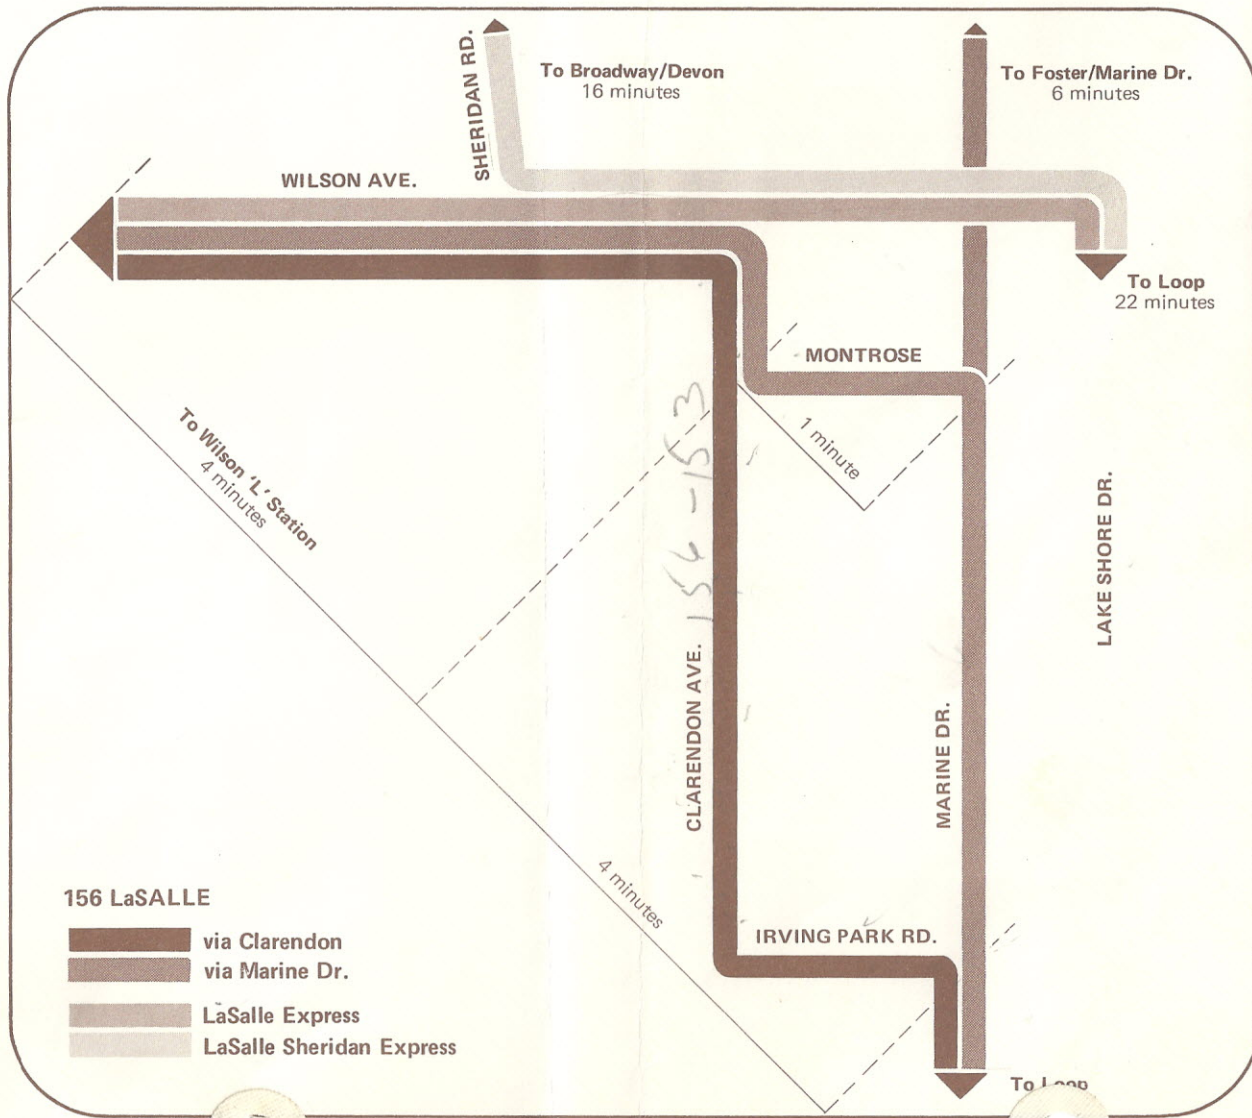

156 LaSalle

This guide has been prepared for the residents of Marine Drive and Clarendon between Irving Park and Wilson. It should make your schedule choice between the 156 Wilson LaSalle buses via Clarendon or via Marine Drive a little clearer.

LaSALLE EXPRESS

Operates express via the Outer Drive from Wilson to LaSalle Parkway.

Southbound at Sheridan/Wilson
Every 7 to 15 minutes 7.10 A.M. - 8.40 A.M.
Northbound at LaSalle/Randolph
Every 7 to 15 minutes 4.35 P.M. - 5.45 P.M.

	Regular	Children 9-11 Students*	Handicapped* Senior Citizens
Fares	45¢	20¢	20¢
Transfers	10¢	10¢	5¢

*With valid CTA or RTA I.D.

SHERIDAN LaSALLE EXPRESS

Operates express via the Outer Drive from Wilson to LaSalle Parkway.

Southbound at Sheridan/Wilson
Every 5 to 10 minutes 7.25 A.M. - 8.45 A.M.
Northbound at LaSalle/Randolph
Every 5 to 10 minutes 4.45 P.M. - 5.35 P.M.

Approximately 22 minutes to LaSalle/Randolph

TRIPS VIA MARINE DRIVE