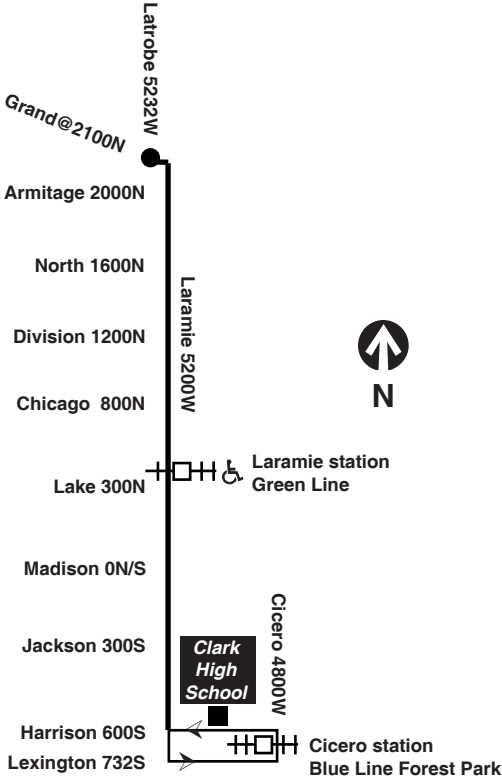

57

Laramie

Effective September 3, 2017

Additional service may be provided on school days, September through June

CTA Bike & Ride

Bicycle racks are available on the front exteriors of CTA buses. Bicycles can be placed on bicycle racks during normal hours of operation for each route. Racks accommodate two (2) bicycles at a time. Bicycles are also permitted on CTA trains during certain hours.

M - trip begins at Harrison/Leamington at time shown, Monday thru Thursday, school days only

F - trip begins at Harrison/Leamington at time shown on Fridays, school days only

C - trip begins/ends at Chicago/Laramie at time shown am light face **pm bold face**

C - trip begins/ends at Chicago/Laramie at time shown am light face **pm bold face**

Sunday/Holiday 57 Laramie

Southbound			Northbound		
Leave Grand/Latrobe	Laramie/Lake	Arrive Cicero/Harrison	Leave Cicero/Harrison	Laramie/Lake	Arrive Grand/Latrobe
8:49am	9:00am	9:08am	9:08am	9:16am	9:26am
9:08	9:19	9:28	9:28	9:36	9:46
9:27	9:38	9:47	9:47	9:55	10:05
9:46	9:57	10:06	10:06	10:14	10:24
10:05	10:16	10:25	10:25	10:33	10:43
10:24	10:35	10:44	10:44	10:52	11:02
10:42	10:53	11:02	11:02	11:11	11:21
11:01	11:12	11:21	11:21	11:30	11:40
11:19	11:30	11:39	11:39	11:48	11:58
11:38	11:49	11:58	11:58	12:07pm	12:17pm
11:56	12:07pm	12:16pm	12:16pm	12:25	12:35
12:15pm	12:26	12:35	12:35	12:44	12:54
12:33	12:44	12:53	12:53	1:02	1:12
12:52	1:03	1:12	1:12	1:21	1:31
1:10	1:21	1:30	1:30	1:39	1:49
1:28	1:39	1:48	1:48	1:57	2:07
1:46	1:57	2:06	2:06	2:15	2:25
2:04	2:15	2:24	2:24	2:33	2:43
2:22	2:33	2:42	2:42	2:51	3:01
2:40	2:51	3:00	3:00	3:09	3:19
2:59	3:10	3:19	3:19	3:28	3:38
3:18	3:29	3:38	3:38	3:47	3:57
3:37	3:48	3:57	3:57	4:06	4:16
3:57	4:08	4:17	4:17	4:25	4:35
4:17	4:28	4:37	4:37	4:45	4:55
4:38	4:49	4:58	4:58	5:06	5:16
4:59	5:10	5:19	5:19	5:27	5:37
5:20	5:31	5:39	5:39	5:47	5:57
5:42	5:53	6:01	6:01	6:09	6:19
6:05	6:16	6:24	6:24	6:32	6:42

C - trip begins/ends at Chicago/Laramie at time shown am light face **pm bold face**