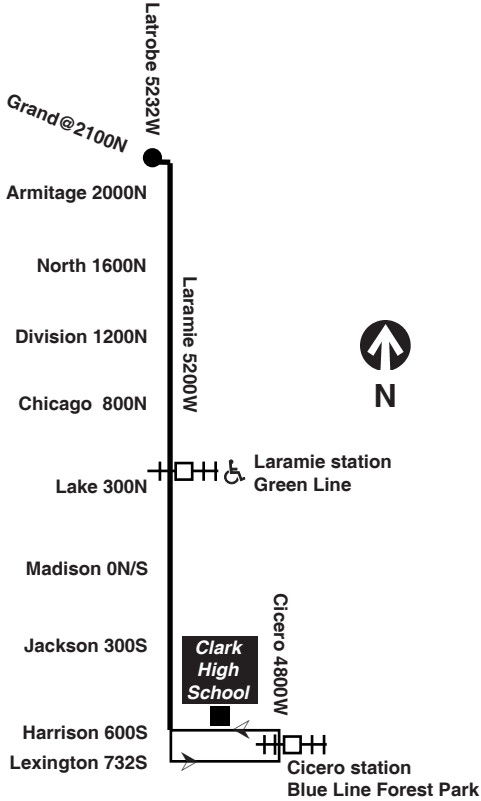

57

Laramie

Effective September 2, 2018

Additional service may be provided on school days, September through June

CTA Bike & Ride

Bicycle racks are available on the front exteriors of CTA buses. Bicycles can be placed on bicycle racks during normal hours of operation for each route. Racks accommodate two (2) bicycles at a time. Bicycles are also permitted on CTA trains during certain hours.

C - trip begins/ends at Chicago/Laramie at time shown
M - trip begins at Harrison/Leamington at time shown,
Monday thru Friday, except Wednesday, on school days only
W - trip begins at Harrison/Leamington at time shown
on Wednesdays, school days only
am light face pm bold face

C - trip begins/ends at Chicago/Laramie at time shown
am light face pm bold face

C - trip begins/ends at Chicago/Laramie at time shown
am light face pm bold face