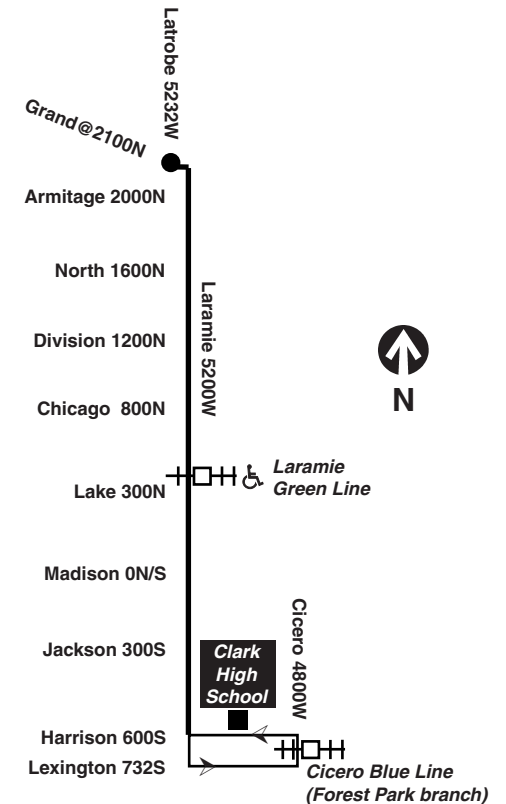

 All CTA buses are accessibletransitchicago.com/bus/57

Monday thru Friday

#57 Laramie

Southbound

LV Grand/Latrobe	Laramie/Lake	AR Cicero/Harrison
5:40a	5:51a	6:00a
6:04	6:15	6:24
6:23	6:35	6:43
6:35	6:47	6:55
6:47	7:00	7:09
6:59	7:14	7:24
7:12	7:27	7:37
7:25	7:40	7:50
7:38	7:53	8:03
7:51	8:06	8:16
8:04	8:18	8:28
8:17	8:31	8:41
8:31	8:45	8:55
8:44	8:58	9:08
8:58	9:12	9:22
9:11	9:24	9:34
9:28	9:41	9:51
9:43	9:53C	-----
9:44	9:57	10:07
10:01	10:14	10:24
10:18	10:31	10:41
10:35	10:48	10:58
10:52	11:05	11:15
11:09	11:22	11:32
11:26	11:39	11:49
11:43	11:56	12:06p
12:00p	12:13p	12:23
12:18	12:32	12:42
12:35	12:49	1:00
12:53	1:07	1:18
1:11	1:25	1:36
1:29	1:43	1:53
1:42	1:56	2:07
1:56	2:10	2:20
2:09	2:23	2:34
2:22	2:36	2:47
2:36	2:50	3:00
2:49	3:03	3:14
3:03	3:17	3:27
3:17	3:31	3:41
3:31	3:47	3:57
3:45	4:01	4:11
3:59	4:15	4:25
4:14	4:30	4:40
4:28	4:44	4:54
4:43	4:58	5:08
4:57	5:12	5:22
5:12	5:27	5:37
5:26	5:41	5:51
5:41	5:56	6:06
5:55	6:09	6:19
6:12	6:26	6:36
6:28	6:38C	-----
6:29	6:42	6:52
6:47	7:00	7:10
7:04	7:17	7:27
7:22	7:35	7:45
7:46	7:59	8:09
7:48	7:58C	-----
8:11	8:24	8:34
8:35	8:46	8:56
9:00	9:11	9:20
9:13	9:22C	-----
9:38	9:46C	-----

Northbound

LV Cicero/Harrison	Laramie/Lake	AR Grand/Latrobe
-----	8:29C	8:37a
-----	8:50C	8:58
9:00a	9:07	9:17
9:21	9:28	9:38
9:42	9:49	10:00
10:04	10:11	10:22
10:26	10:33	10:44
10:48	10:55	11:06
11:10	11:18	11:29
11:33	11:40	11:51
11:56	12:04p	12:15p
12:19p	12:26	12:37
12:42	12:49	1:00
1:05	1:12	1:23
1:29	1:36	1:47
1:52	2:00	2:13
2:17	2:24	2:36
2:41	2:49	3:00
3:05	3:12	3:24
3:29	3:37	3:48
3:54	4:01	4:13
4:18	4:26	4:37
4:43	4:50	5:02
5:07	5:15	5:25
5:32	5:39	5:50
5:55	6:02	6:13
6:19	6:26	6:36

C - trip begins/ends at Chicago/Laramie at time shown

C - trip begins/ends at Chicago/Laramie at time shown