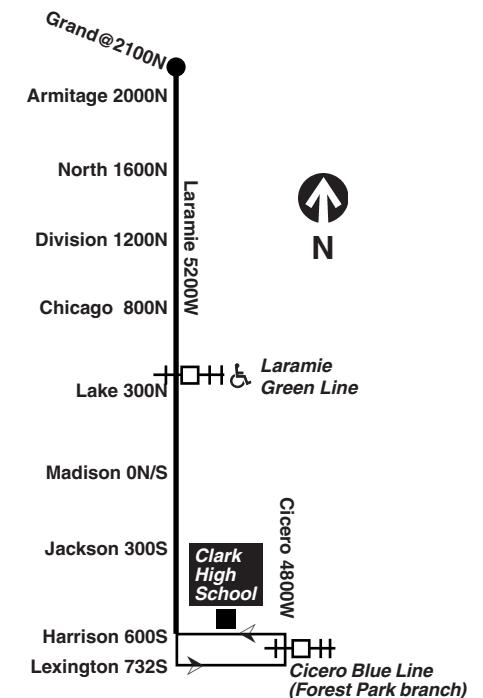

57 Laramie

Effective Mar. 29, 2026

Additional notes:

- All CTA buses are accessible. For accessibility help or to report concerns at stops, contact CTA Customer Service at transitchicago.com/feedback.
- Federal law requires priority seating be designated for seniors and people with disabilities. **Please stand up** and yield these seats when needed for qualifying riders or when asked.
- Schedules and other info in this timetable are subject to change. CTA does not assume responsibility for errors in timetables nor for inconvenience or damage resulting from delays.
- Pay close attention to destination signs and announcements when boarding: added service may sometimes be provided over portions of this or any bus route and some trips can end before the furthest terminal on a line depending on service needs or time of day.
- Bicycle racks are installed on the front of all CTA buses and are allowed on CTA trains during certain hours. See our Bike & Ride brochure or webpage for help on how to use racks and more.
- Know before you go: Get alerts from us by text or e-mail about planned service changes every week or instant alerts for unplanned reroutes and disruptions. Sign up for CTA Updates today at transitchicago.com/updates.
- For more travel information, use the Ventra app or call the RTA Travel Information Center at 312-836-7000. *Para obtener mayor información, en Español, llame al Centro de Información a 312-836-7000.*

All CTA buses are accessible

transitchicago.com/bus/57