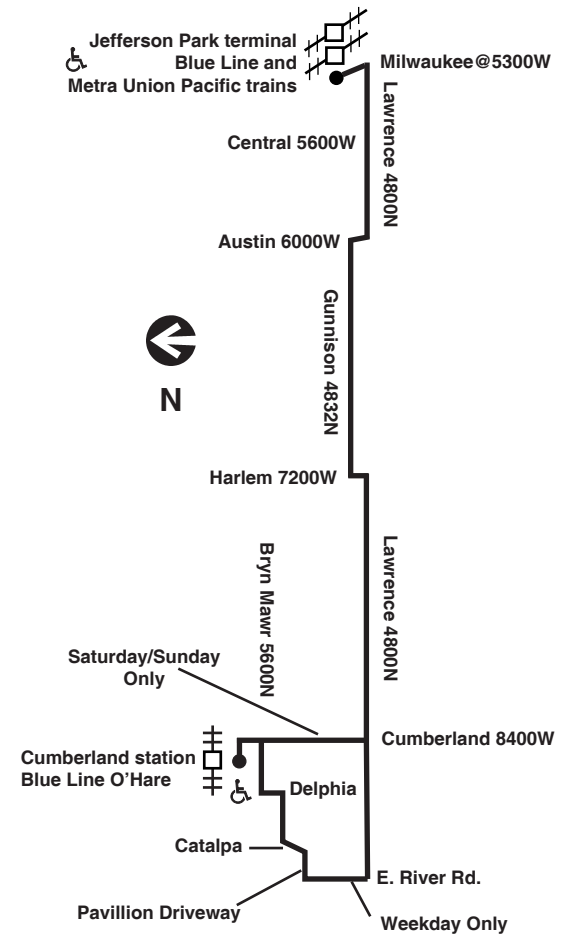

Westbound

Leave Jefferson Pk Blue Line	Lawrence/Austin	Lawrence/Harlem	Lawrence/Canfield	Arrive Cumberland Blue Line
4:55am	4:59am	5:05am	5:09am	5:24am
5:25	5:29	5:35	5:39	5:54
5:50	5:54	6:00	6:04	6:19
6:10	6:14	6:20	6:24	6:39
6:35	6:39	6:46	6:50	7:05
7:00	7:04	7:11	7:15	7:30
7:25	7:29	7:36	7:40	7:55
7:50	7:54	8:01	8:05	8:20
8:15	8:19	8:26	8:30	8:45
8:40	8:44	8:51	8:55	9:10
9:10	9:14	9:21	9:25	9:39
9:40	9:44	9:51	9:55	10:09
10:10	10:14	10:21	10:25	10:39
10:44	10:49	10:56	11:00	11:14
11:18	11:23	11:30	11:34	11:48
11:53	11:58	12:05pm	12:09pm	12:23pm
12:28pm	12:33pm	12:40	12:44	12:58
1:03	1:08	1:15	1:19	1:33
1:38	1:43	1:50	1:54	2:08
2:08	2:13	2:20	2:24	2:38
2:33	2:38	2:45	2:49	3:03
2:57	3:02	3:09	3:13	3:27
3:21	3:26	3:34	3:39	3:53
3:45	3:50	3:58	4:03	4:17
4:10	4:15	4:23	4:28	4:42
4:35	4:40	4:48	4:53	5:07
5:00	5:05	5:14	5:18	5:32
5:25	5:30	5:39	5:43	5:57
5:50	5:55	6:04	6:08	6:22
6:15	6:20	6:29	6:33	6:47
6:40	6:45	6:52	6:56	7:09
7:08	7:13	7:20	7:24	7:37
7:39	7:43	7:49	7:54	8:07
8:13	8:17	8:23	8:28	8:41
8:47	8:51	8:57	9:02	9:15
9:21	9:25	9:31	9:36	9:49
9:55	9:59	10:05	10:10	10:23

am light face pm bold face

Chicago Transit Authority

81W 

West Lawrence

Effective December 22, 2013

Saturday

81W West Lawrence

Eastbound