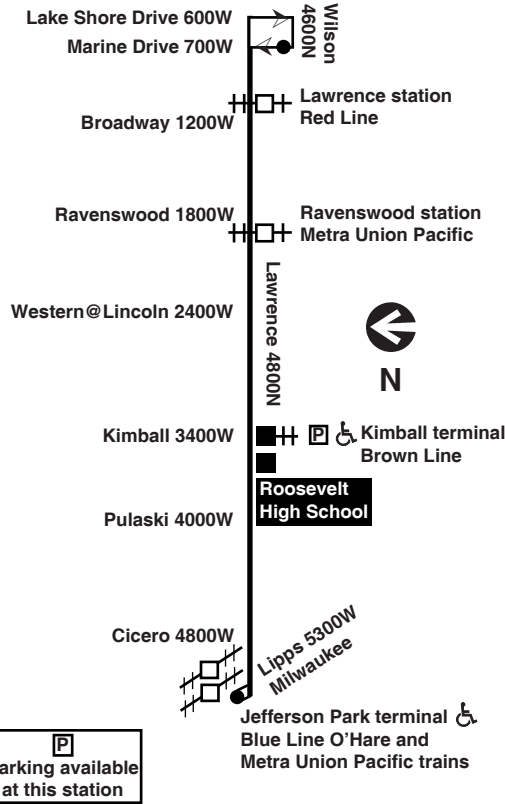

Night Owl Service
Service operates 24 hours a day.

Night Owl routes which connect with N81 Lawrence buses include: O'Hare and Forest Park Blue Line trains, Red Line trains, N49 Western, N22 Clark, and N151 Sheridan buses.

CTA Bike & Ride

Bicycle racks are available on the front exteriors of CTA buses. Bicycles can be placed on bicycle racks during normal hours of operation for each route. Racks accommodate two (2) bicycles at a time. Bicycles are also permitted on CTA trains during certain hours.

For more Information call the RTA Travel Information Center in Chicago: 312-836-7000. Open 5 a.m. until 1 a.m. every day.

Para obtener mayor información, en Español, llame al Centro de Información: 312-836-7000.

Chicago Transit Authority

81 
Lawrence

Effective December 22, 2013

 Parking available at this station

N81 Night Owl Service between Marine Drive and Jefferson Park

Monday thru Friday

81 Lawrence

Eastbound