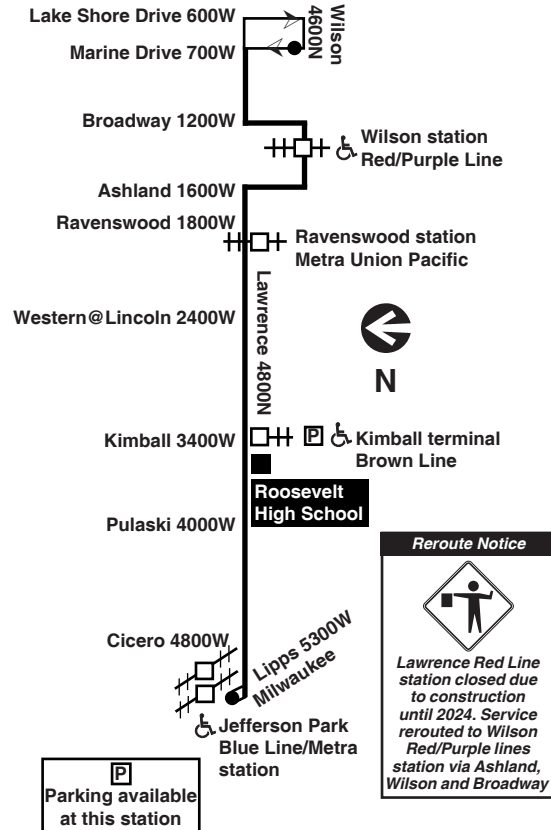

Chicago Transit Authority

81 **Lawrence**

Effective May 16, 2021

N81 Night Owl Service between Marine Drive and Jefferson Park

Monday thru Friday

Eastbound

Leave Jefferson Park	Lawrence/Pulaski	Brown Line Lawrence/Kimball	Western/Lawrence/Lincoln	Red/Purple Line Wilson/Broadway	Arrive Marine/Wilson
3:02am	3:09am	3:13am	3:18am	3:26am	3:30am
3:20	3:27	3:32	3:37	3:46	3:50
3:38	3:46	3:50	3:57	4:06	4:11
3:56	4:04	4:09	4:16	4:26	4:31
4:13	4:22	4:27	4:34	4:45	4:50
4:29	4:38	4:43	4:51	5:02	5:08
4:42	4:52	4:57	5:06	5:17	5:23
4:56	5:06	5:12	5:21	5:33	5:39
5:08	5:18	5:24	5:33	5:45	5:52
5:20	5:30	5:36	5:45	5:57	6:03
5:30	5:40	5:46	5:55	6:07	6:13

81 Lawrence

Westbound

Leave Wilson/Marine	Red/Purple Line Wilson/Broadway	Western/Lawrence/Lincoln	Brown Line Lawrence/Kimball	Lawrence/Pulaski	Arrive Jefferson Park
3:00am	3:05am	3:13am	3:18am	3:22am	3:27am
3:30	3:35	3:44	3:49	3:54	4:00
3:54	4:00	4:09	4:15	4:20	4:28
4:15	4:21	4:30	4:36	4:41	4:49
4:36	4:42	4:51	4:57	5:02	5:10
4:55	5:01	5:10	5:16	5:21	5:29
5:12	5:18	5:27	5:33	5:38	5:46
5:29	5:35	5:44	5:50	5:55	6:03
5:44	5:50	5:59	6:05	6:10	6:18
5:58	6:04	6:13	6:19	6:24	6:32
6:08	6:14	6:23	6:30	6:35	6:43
6:18	6:24	6:34	6:41	6:46	6:55
6:27	6:33	6:43	6:50	6:56	7:05
6:36	6:43	6:53	7:00	7:06	7:16
6:45	6:52	7:02	7:10	7:16	7:27