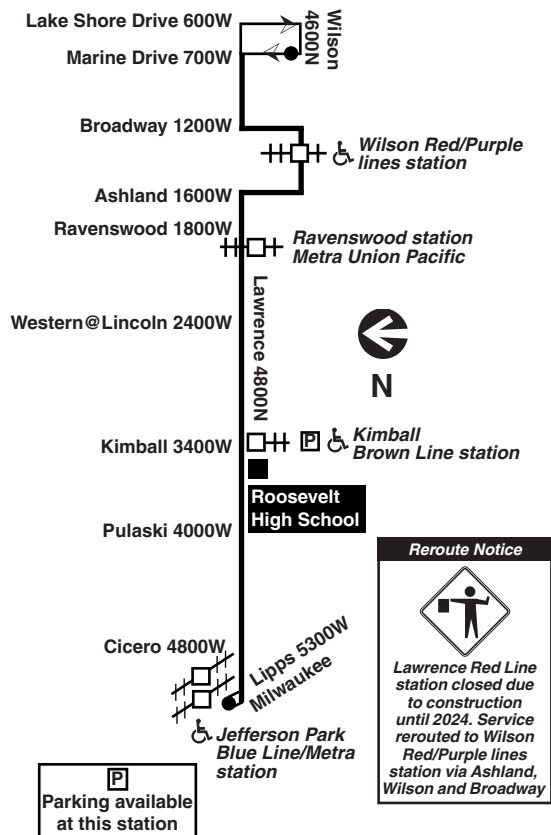

Additional notes:

All CTA buses are accessible. For accessibility help or to report concerns at stops, contact CTA Customer Service at transitchicago.com/feedback.

Federal law requires priority seating be designated for seniors and people with disabilities. **Please stand up** and yield these seats when needed for qualifying riders or when asked.

Schedules and other info in this timetable are subject to change. CTA does not assume responsibility for errors in timetables nor for inconvenience or damage resulting from delays.

Pay close attention to destination signs and announcements when boarding: added service may sometimes be provided over portions of this or any bus route and some trips can end before the furthest terminal on a line depending on service needs or time of day.

Bicycle racks are installed on the front of all CTA buses and are allowed on CTA trains during certain hours. See our Bike & Ride brochure or webpage for help on how to use racks and more.

Know before you go: Get alerts from us by text or e-mail about planned service changes every week or instant alerts for unplanned reroutes and disruptions. Sign up for CTA Updates today at transitchicago.com/updates.

For more travel information, use the Ventra app or call the RTA Travel Information Center at 312-836-7000. *Para obtener mayor información, en Español, llame al Centro de Información a 312-836-7000.*

81 Lawrence

Effective Jun. 9, 2024

N81 overnight (owl) service between Marine Drive and Jefferson Park Blue Line/Metra station

All CTA buses are accessible

transitchicago.com/bus/81

Eastbound

LV Jefferson Park	Lawrence/Pulaski	Kimball Brown Ln station	Western/Lincoln	Wilson/Broadway Red Line	AR Marine/Wilson
3:02a	3:09a	3:13a	3:18a	3:26a	3:30a
3:20	3:27	3:32	3:37	3:46	3:50
3:38	3:46	3:50	3:57	4:06	4:11
3:56	4:04	4:09	4:16	4:26	4:31
4:13	4:22	4:27	4:34	4:45	4:50
4:29	4:38	4:43	4:51	5:02	5:08
4:42	4:52	4:57	5:06	5:17	5:23
4:56	5:06	5:12	5:21	5:33	5:39
5:08	5:18	5:24	5:33	5:45	5:52
5:20	5:30	5:36	5:45	5:57	6:03
5:30	5:40	5:46	5:55	6:07	6:13
5:39	5:49	5:55	6:04	6:16	6:22
5:48	5:58	6:04	6:13	6:25	6:31
5:57	6:07	6:13	6:22	6:34	6:40
6:06	6:16	6:22	6:31	6:43	6:49
6:15	6:25	6:31	6:40	6:52	6:58
6:23	6:33	6:39	6:48	7:00	7:07
6:31	6:41	6:47	6:56	7:08	7:14
6:38	6:48	6:54	7:03	7:15	7:22
6:45	6:55	7:01	7:10	7:22	7:29
6:51	7:01	7:07	7:16	7:28	7:35
6:57	7:07	7:13	7:22	7:34	7:41
7:03	7:14	7:21	7:31	7:44	7:52
7:10	7:21	7:28	7:38	7:51	7:59
7:18	7:29	7:36	7:46	7:59	8:07
7:25	7:36	7:43	7:53	8:06	8:14
7:33	7:44	7:51	8:01	8:14	8:22
7:41	7:52	7:59	8:09	8:22	8:30
7:49	8:00	8:07	8:17	8:30	8:38
7:57	8:08	8:15	8:25	8:38	8:46

then every 8 to 10 minutes until

2:16p	2:27p	2:34p	2:44p	2:58p	3:06p
2:24	2:35	2:42	2:52	3:06	3:14
2:31	2:43	2:50	3:00	3:13	3:21
2:39	2:51	2:58	3:08	3:21	3:29
2:47	2:59	3:06	3:16	3:29	3:37
2:55	3:07	3:14	3:24	3:37	3:45
3:03	3:16	3:24	3:34	3:48	3:56

then every 9 to 10 minutes until

6:14	6:28	6:36	6:47	6:59	7:06
6:26	6:39	6:46	6:57	7:09	7:16
6:39	6:51	6:58	7:09	7:21	7:28
6:52	7:03	7:10	7:20	7:32	7:40
7:05	7:16	7:23	7:33	7:45	7:52
7:18	7:29	7:36	7:46	7:58	8:05
7:31	7:42	7:49	7:59	8:11	8:18
7:44	7:55	8:02	8:12	8:24	8:31
7:57	8:08	8:15	8:25	8:37	8:44
8:12	8:23	8:29	8:38	8:49	8:56
8:28	8:38	8:43	8:51	9:00	9:06
8:43	8:53	8:58	9:06	9:16	9:22
8:59	9:09	9:14	9:22	9:31	9:37
9:14	9:24	9:29	9:36	9:47	9:53
9:30	9:40	9:45	9:52	10:03	10:09
9:47	9:57	10:02	10:09	10:20	10:26
10:03	10:12	10:17	10:24	10:33	10:39
10:20	10:29	10:34	10:41	10:50	10:56
10:38	10:46	10:51	10:58	11:08	11:13
10:55	11:04	11:09	11:16	11:25	11:31
11:14	11:22	11:27	11:34	11:44	11:49
11:33	11:41	11:46	11:53	12:03a	12:08a
11:53	12:01a	12:05a	12:10a	12:19	12:23
12:13a	12:21	12:25	12:30	12:39	12:43
12:34	12:42	12:46	12:51	1:00	1:04
12:55	1:03	1:07	1:12	1:21	1:25
1:16	1:23	1:27	1:32	1:41	1:45
1:37	1:44	1:48	1:53	2:02	2:06
2:02	2:09	2:13	2:18	2:26	2:30
2:32	2:39	2:43	2:48	2:56	3:00

Westbound