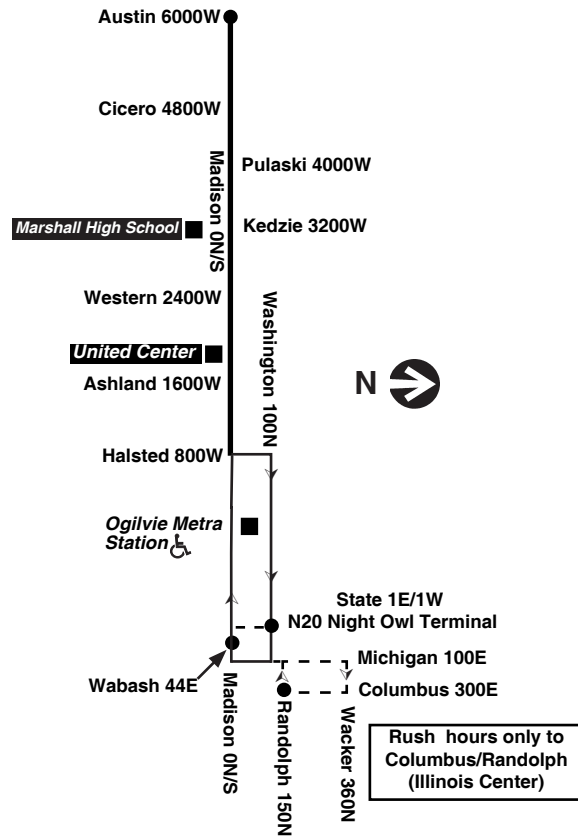

Chicago Transit Authority

20

Madison

Effective March 30, 2014

N20 Night Owl Service
 Washington/State
 to Madison/Austin

Monday thru Friday

Eastbound

Leave Madison/Austin	Leave Madison/Pulaski	Leave Madison/Kedzie	Leave Madison/Ashland	Leave Madison/Halsted	Arrive Washington/Michigan	Arrive Columbus/Randolph
3:25am	3:37am	3:41am	3:49am	3:53am	4:01N	----
3:55	4:07	4:11	4:19	4:23	4:31N	----
4:13	4:25	4:29	4:37	4:41	4:49	4:53am
4:31	4:43	4:47	4:55	4:59	5:07	5:11
4:48	5:00	5:05	5:13	5:18	5:27	5:31
5:05	5:18	5:23	5:32	5:38	5:48	5:52
5:22	5:35	5:40	5:49	5:55	6:05	6:09
5:37	5:50	5:55	6:04	6:10	6:20	6:24
5:50	6:03	6:08	6:17	6:23	6:33	6:37
6:00	6:13	6:18	6:27	6:33	6:43	6:47
6:10	6:23	6:28	6:37	6:43	6:53	6:57
6:19	6:32	6:37	6:46	6:52	7:02	7:06
6:27	6:40	6:45	6:54	7:00	7:10	7:14
6:33	6:46	6:51	7:00	7:06	7:17	7:21
6:38	6:52	6:57	7:07	7:14	7:25	7:29

then every 4 to 5 minutes to Columbus/Randolph until

8:25	8:42	8:48	9:00	9:08	9:21	9:27
8:31	8:48	8:54	9:06	9:14	9:27	----
8:38	8:54	9:01	9:13	9:20	9:33	----
8:46	9:02	9:09	9:21	9:28	9:40	----
8:55	9:11	9:18	9:30	9:36	9:48	----

then every 5 to 8 minutes to Columbus/Randolph until

5:33	5:50	5:57	6:09	6:16	6:28	6:35
5:42	5:58	6:05	6:16	6:23	6:34	6:41
5:58	6:14	6:20	6:31	6:37	6:48	6:55
6:07	6:23	6:29	6:40	6:46	6:57	7:04
6:18	6:34	6:40	6:51	6:57	7:08	7:15
6:31	6:47	6:53	7:04	7:10	7:21	7:28
6:44	6:59	7:05	7:15	7:20	7:30	----
6:57	7:11	7:17	7:26	7:31	7:40	----
7:11	7:25	7:31	7:40	7:45	7:54	----
7:25	7:39	7:45	7:54	7:59	8:08	----