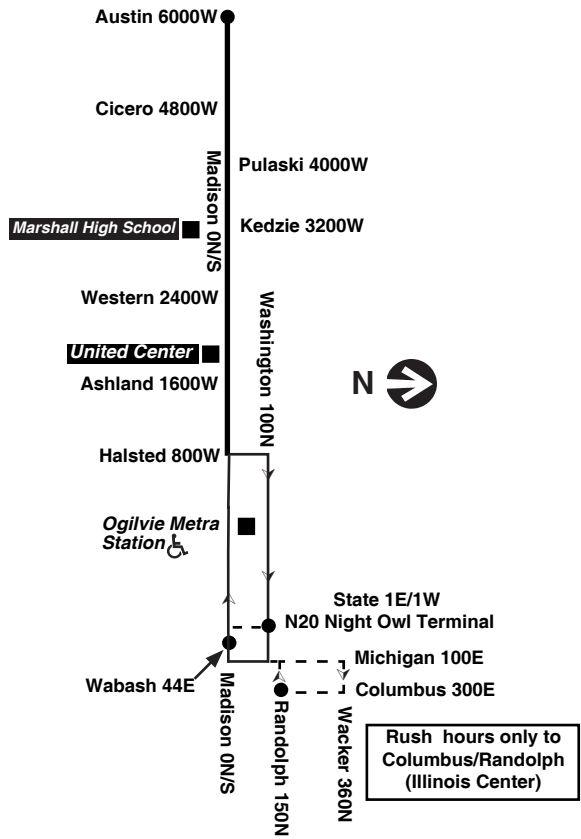

Chicago Transit Authority

20

Madison

Effective June 17, 2018

Monday thru Friday **20 Madison**

Eastbound

Leave Madison/Austin	Leave Madison/Pulaski	Leave Madison/Kedzie	Leave Madison/Ashland	Leave Madison/Halsted	Leave Washington/Michigan	Arrive Columbus/Randolph
3:25am	3:37am	3:41am	3:49am	3:53am	4:01N	----
3:55	4:07	4:11	4:19	4:23	4:31N	----
4:13	4:25	4:29	4:37	4:41	4:49	4:53am
4:31	4:43	4:47	4:55	4:59	5:07	5:11
4:48	5:00	5:05	5:13	5:18	5:27	5:31
5:05	5:18	5:23	5:32	5:38	5:48	5:52
5:22	5:35	5:40	5:49	5:55	6:05	6:09
5:37	5:50	5:55	6:04	6:10	6:20	6:24
5:50	6:03	6:08	6:17	6:23	6:33	6:37
6:00	6:13	6:18	6:27	6:33	6:43	6:47
6:10	6:23	6:28	6:37	6:43	6:53	6:57
6:19	6:32	6:37	6:46	6:52	7:02	7:06
6:28	6:41	6:46	6:55	7:01	7:11	7:15
6:35	6:49	6:54	7:04	7:10	7:21	7:25
6:42	6:57	7:02	7:12	7:19	7:30	7:35

then every 4 to 6 minutes to Columbus/Randolph until

8:12	8:29	8:35	8:47	8:55	9:08	9:14
8:19	8:36	8:42	8:54	9:02	9:15	9:21
8:27	8:44	8:50	9:02	9:10	9:23	9:29
8:36	8:53	8:59	9:11	9:18	9:31	----
8:45	9:02	9:08	9:20	9:27	9:39	----