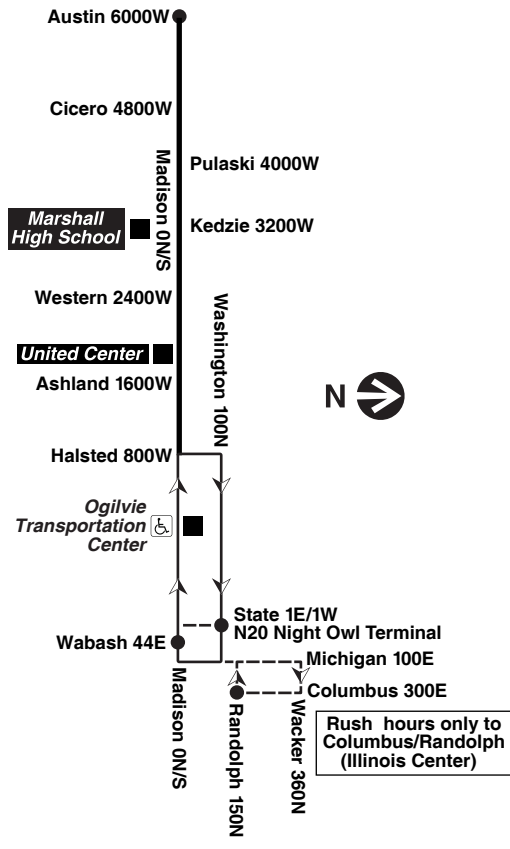

Effective Aug. 25, 2024

N20 overnight (owl) service runs between Washington/State and Madison/Austin

All CTA buses are accessible

transitchicago.com/bus/20

Monday thru Friday

#20 Madison

Eastbound

LV Madison/ Austin	Madison/ Pulaski	Madison/ Kedzie	Madison/ Halsted	Washington/ Michigan	AR Madison/ Wabash	AR Columbus/ Randolph
3:25a	3:37a	3:41a	3:53a	4:01N	----	----
3:55	4:07	4:11	4:23	4:31N	----	----
4:13	4:25	4:29	4:41	4:49	----	4:53a
4:31	4:43	4:47	4:59	5:07	----	5:11
4:48	5:00	5:05	5:18	5:27	----	5:31
5:05	5:18	5:23	5:38	5:48	----	5:52
5:22	5:35	5:40	5:55	6:05	----	6:09
5:37	5:50	5:55	6:10	6:20	----	6:24
5:50	6:03	6:08	6:23	6:33	----	6:37
6:00	6:13	6:18	6:33	6:43	----	6:47
6:10	6:23	6:28	6:43	6:53	----	6:57
6:19	6:32	6:37	6:52	7:02	----	7:06
6:28	6:41	6:46	7:01	7:11	----	7:15