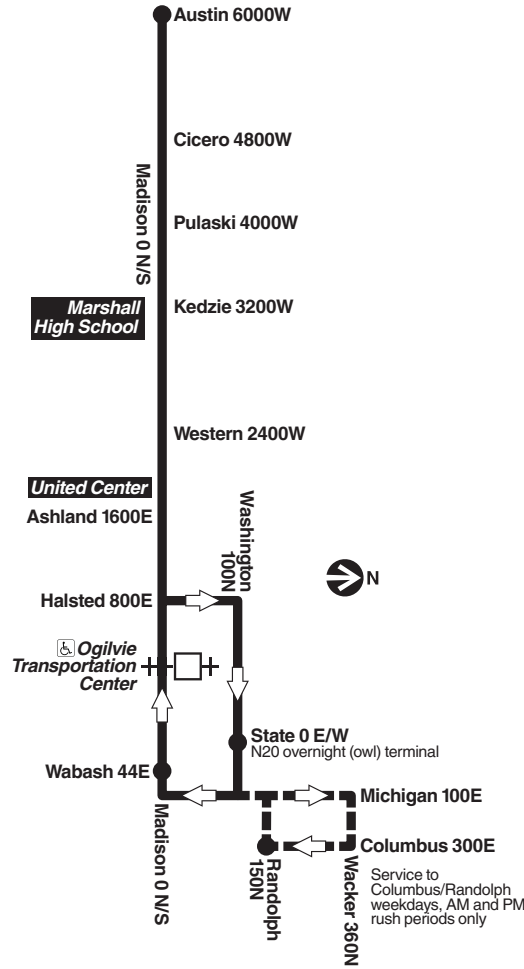

20 Madison

Effective Mar. 29, 2026

10 Frequent route
10 min or better, all day

N20 overnight (owl) service runs between Washington/State and Madison/Austin

All CTA buses are accessible

transitchicago.com/bus/20

then every 4 to 8 minutes to Columbus/Randolph until

8:10	8:26	8:32	8:55	9:09	----	9:16
8:19	8:35	8:41	9:04	9:18	----	9:25
8:28	8:44	8:50	9:13	9:27	----	9:34
8:37	8:53	8:59	9:22	9:35	9:37a	----

then every 8 to 10 minutes to Madison/Wabash until