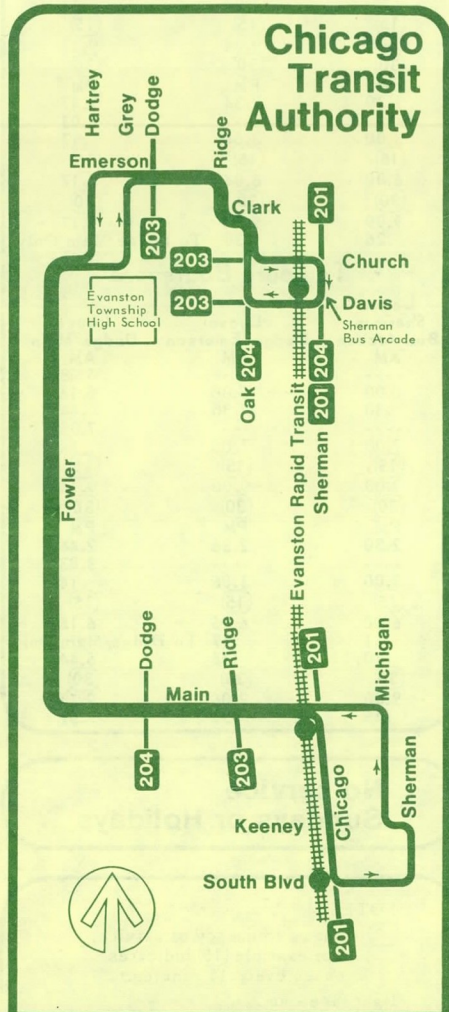

Main-Emerson

*New
Route!*

Any Questions?

Call 664-7220 at
any hour any day
for CTA information