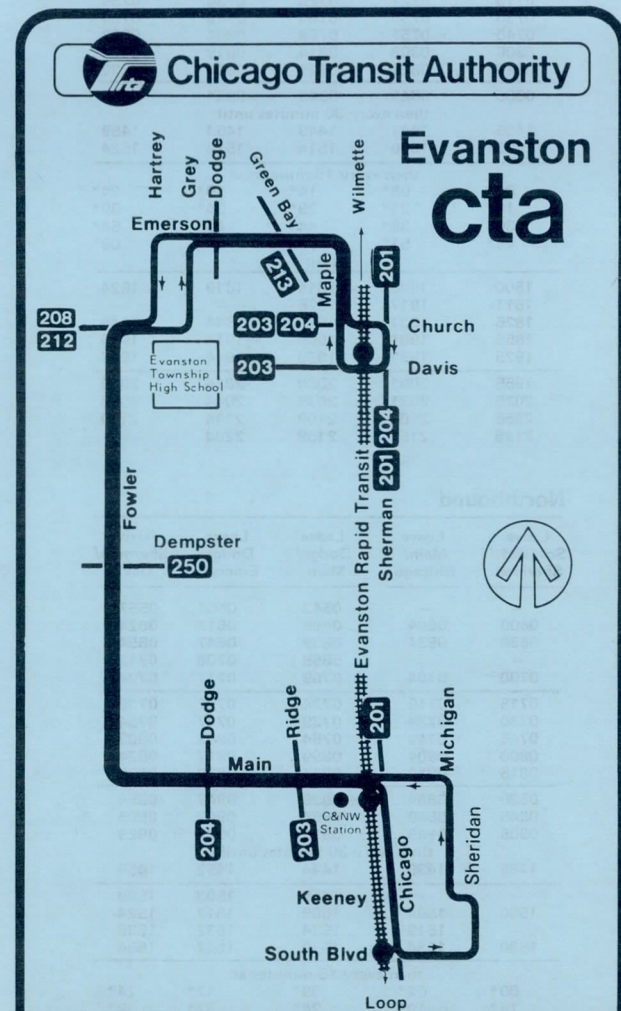

Northbound

North Western Station (Madison/Canal) train leaves	Main C & NW Station train arrives	Main C & NW Station bus leaves	Main/Dodge bus arrives
0635	0655	0704	0709
0655	0715	0719	0724
0725	0745	0749	0754
0805	0826	0834	0839
0935	0955	1009	1014

then every hour until

1335	1355	1409	1414
1435	1455	1504	1509
1535	1556	1604	1609
1615	1632	1634	1639
1640	1658	1704	1709
1655	1717	1719	1724
1707	1726	1734	1739
1716	1739	1749	1754
1729	1751	1804	1809
1800	1822	1829	1834
1835	1855	1859	1904
1935	1955	1959	2004
2035	2055	2059	2104

Saturday

Southbound

Main/Dodge bus leaves	Main C & NW Station bus arrives	Main C & NW Station train leaves	North Western Station (Madison/Canal) train arrives
0642	0647	0652	0715
0714	0719	0737	0800
0744	0749	0807	0830
0839	0844	0846	0910
0924	0929	0931	0954
0944	0949	1002	1025
1044	1049	1102	1125
1244	1249	1302	1325
1444	1449	1502	1525
1644	1649	1701	1725
1744	1749	1802	1825
1944	1949	2002	2025

Northbound

North Western Station (Madison/Canal) train leaves	Main C & NW Station train arrives	Main C & NW Station bus leaves	Main/Dodge bus arrives
0635	0655	0704	0709
0725	0745	0804	0809
0805	0826	0834	0839
1035	1055	1104	1109
1235	1255	1304	1309
1335	1355	1404	1409
1435	1455	1504	1509
1535	1556	1604	1609
1635	1655	1704	1709
1707	1726	1744	1749
1800	1822	1834	1839
1935	1955	2004	2009

202

Main/Emerson

For more information call the RTA
24 hour Travel Information Center
in Chicago 836-7000
suburbs 800-972-7000 toll-free

For better service call during off-peak hours

CTA operating costs are funded in part through the Regional Transportation Authority by the federal and state governments and the City of Chicago, City of Evanston and County of Cook.