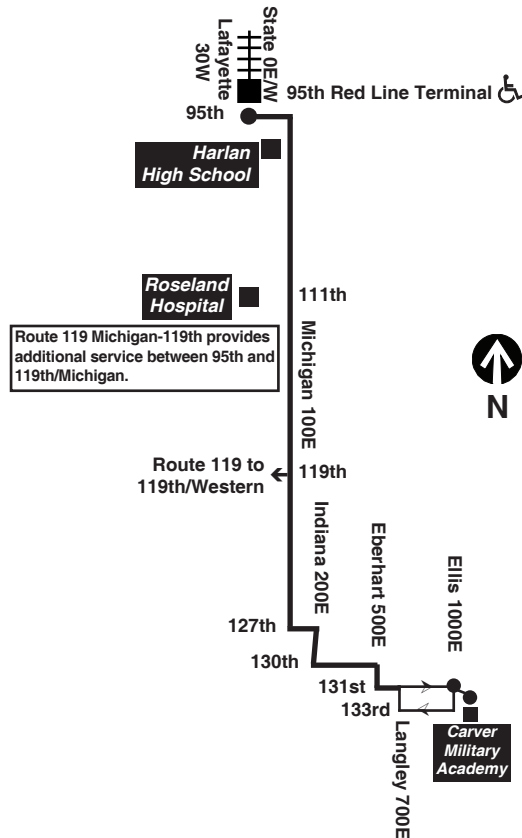

For more Information call the RTA Travel Information Center in Chicago: 312-836-7000. Open 5 a.m. until 1 a.m. every day.

Para obtener mayor información, en Español, llame al Centro de Información: 312-836-7000.

**Chicago Transit Authority**

**34**

South Michigan

Effective December 22, 2013

**Additional service may be provided on school days, late August through June**

**N34 Night Owl Service**  
95th Terminal to Altgeld Gardens

transitchicago.com

**Monday thru Friday**

**34 South Michigan**

**Northbound**

Leave Carver HS	Leave 131st/Ellis	131st/Eberhart	119th/Michigan	111th/Michigan	103rd/Michigan	Arrive 95th Red Line
----	3:12 N	3:15am	3:22am	3:27am	3:32am	3:36am
----	3:42 N	3:45	3:52	3:57	4:02	4:06
----	4:12 N	4:15	4:22	4:27	4:32	4:36
----	4:42 N	4:45	4:52	4:57	5:02	5:06
----	5:02	5:05	5:12	5:17	5:22	5:26
----	5:22	5:25	5:34	5:39	5:44	5:49
----	5:42	5:45	5:52	5:57	6:02	6:06
----	5:55	6:01	6:08	6:13	6:18	6:23
----	6:08	6:11	6:20	6:25	6:30	6:36
----	6:18	6:22	6:31	6:36	6:41	6:47
----	6:28	6:33	6:42	6:47	6:52	6:58
----	6:37	6:43	6:52	6:57	7:02	7:08
6:40am	6:44	6:51	7:00	7:05	7:10	7:16