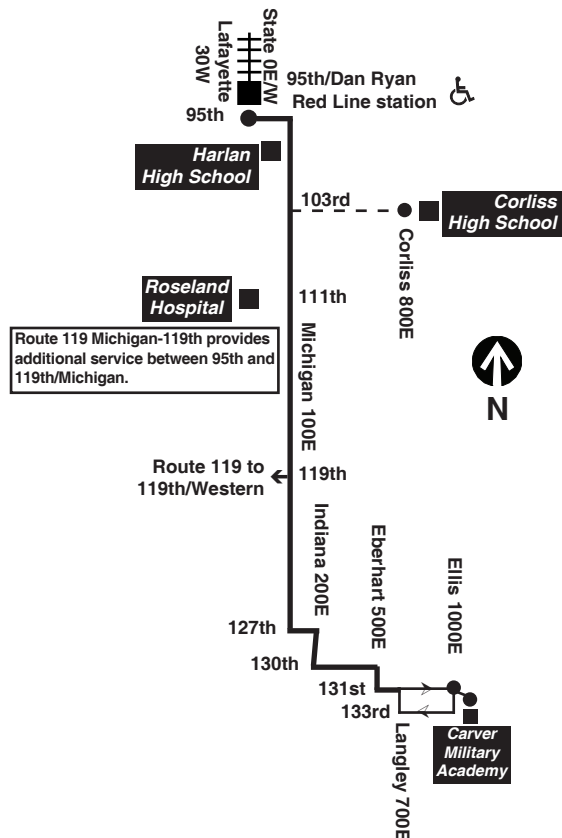

For more Information call the RTA Travel Information Center in Chicago: 312-836-7000. Open 5 a.m. until 1 a.m. every day.

Para obtener mayor información, en Español, llame al Centro de Información: 312-836-7000.

Chicago Transit Authority

34

South Michigan

Effective March 22, 2015

Additional service may be provided on school days, late August through June

Route 119 Michigan-119th provides additional service between 95th and 119th/Michigan.

Route 119 to 119th/Western

N34 Night Owl Service
95th Terminal to Altgeld Gardens

Monday thru Friday

Northbound

Leave Carver	Leave 131st/Ellis	131st/Eberhart	119th/Michigan	111th/Michigan	103rd/Michigan	Arrive 95th Red Line
----	3:15 N	3:20am	3:26am	3:32am	3:36am	3:41am
----	3:45 N	3:50	3:56	4:02	4:06	4:11
----	4:11 N	4:16	4:24	4:32	4:36	4:41
----	4:35 N	4:40	4:48	4:56	5:00	5:05
----	4:55 N	5:00	5:08	5:16	5:20	5:25
----	5:15	5:20	5:28	5:36	5:40	5:45
----	5:31	5:38	5:46	5:54	5:58	6:03
----	5:47	5:54	6:02	6:10	6:14	6:19
----	6:03	6:10	6:18	6:26	6:30	6:36
----	6:15	6:22	6:30	6:38	6:42	6:48
----	6:25	6:32	6:40	6:48	6:52	6:58
----	6:35	6:42	6:50	6:58	7:02	7:08
6:38*	6:43	6:50	6:58	7:06	7:10	7:16
----	6:51	6:58	7:06	7:14	7:18	7:24
6:54*	6:59	7:06	7:14	7:22	7:26	7:32
7:02*	7:07	7:14	7:22	7:30	7:34	7:40
7:10*	7:15	7:22	7:30	7:38	7:42	7:48
7:18*	7:23	7:30	7:38	7:46	7:50	7:56
7:26*	7:31	7:38	7:46	7:54	7:58	8:04
----	7:39	7:46	7:54	8:02	8:06	8:12
----	7:48	7:55	8:03	8:11	8:15	8:21
----	7:58	8:05	8:13	8:21	8:25	8:31
----	8:08	8:15	8:23	8:31	8:35	8:41
----	8:18	8:25	8:33	8:41	8:45	8:51
----	8:29	8:36	8:44	8:52	8:56	9:02
----	8:42	8:49	8:57	9:05	9:09	9:15

then every 20 minutes from 131st/Ellis until

----	12:10am	12:13am	12:20am	12:25am	12:30am	12:34am
----	12:35	12:38	12:44	12:50	12:54	12:59
----	12:50	12:53	12:59	1:05	1:09	1:14
----	1:15	1:18	1:25	1:30	1:35	1:39
----	1:45	1:48	1:54	2:00	2:04	2:09
----	2:15	2:18	2:25	2:30	2:35	2:39
----	2:45	2:48	2:55	3:00	3:05	3:09