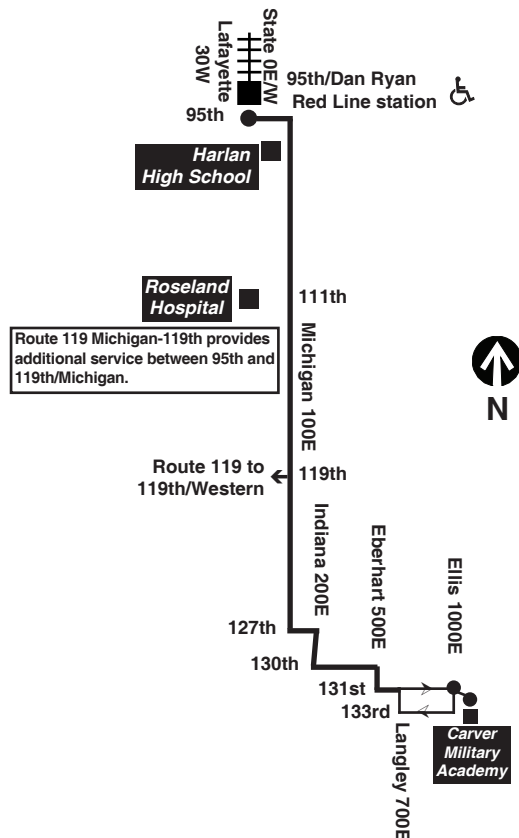

For more Information call the RTA Travel Information Center in Chicago: 312-836-7000. Open 5 a.m. until 1 a.m. every day.

Para obtener mayor información, en Español, llame al Centro de Información: 312-836-7000.

**Chicago Transit Authority**

**34**

**South Michigan**

Effective September 6, 2015

Additional service may be provided on school days, September through June

**N34 Night Owl Service**  
95th Terminal to Altgeld Gardens

**Monday thru Friday**

**Northbound**

Leave Carver	Leave 131st/Ellis	131st/ Eberhart	119th/ Michigan	111th/ Michigan	103rd/ Michigan	Arrive 95th Red Line
----	3:15N	3:20am	3:26am	3:32am	3:36am	3:41am
----	3:45N	3:50	3:56	4:02	4:06	4:11
----	4:11	4:16	4:24	4:32	4:36	4:41
----	4:35	4:40	4:48	4:56	5:00	5:05
----	4:55	5:00	5:08	5:16	5:20	5:25
----	5:15	5:20	5:28	5:36	5:40	5:45
----	5:31	5:38	5:46	5:54	5:58	6:03
----	5:47	5:54	6:02	6:10	6:14	6:19
----	6:03	6:10	6:18	6:26	6:30	6:36
----	6:16	6:23	6:31	6:39	6:43	6:49
----	6:26	6:33	6:41	6:49	6:53	6:59
----	6:35	6:42	6:50	6:58	7:02	7:08
----	6:44	6:51	6:59	7:07	7:11	7:17
----	6:52	6:59	7:07	7:15	7:19	7:25
----	7:00	7:07	7:15	7:23	7:27	7:33
----	7:08	7:15	7:23	7:31	7:35	7:41
7:11*	7:16	7:23	7:31	7:39	7:43	7:49
7:20*	7:25	7:32	7:40	7:48	7:52	7:58
7:29*	7:34	7:41	7:49	7:57	8:01	8:07
7:39*	7:44	7:51	7:59	8:07	8:11	8:17
7:49*	7:54	8:01	8:09	8:17	8:21	8:27
----	8:05	8:12	8:20	8:28	8:32	8:38
----	8:16	8:23	8:31	8:39	8:43	8:49
----	8:29	8:36	8:44	8:52	8:56	9:02
----	8:43	8:50	8:58	9:06	9:10	9:16
----	8:58	9:05	9:13	9:21	9:25	9:31
----	9:14	9:20	9:28	9:36	9:40	9:46