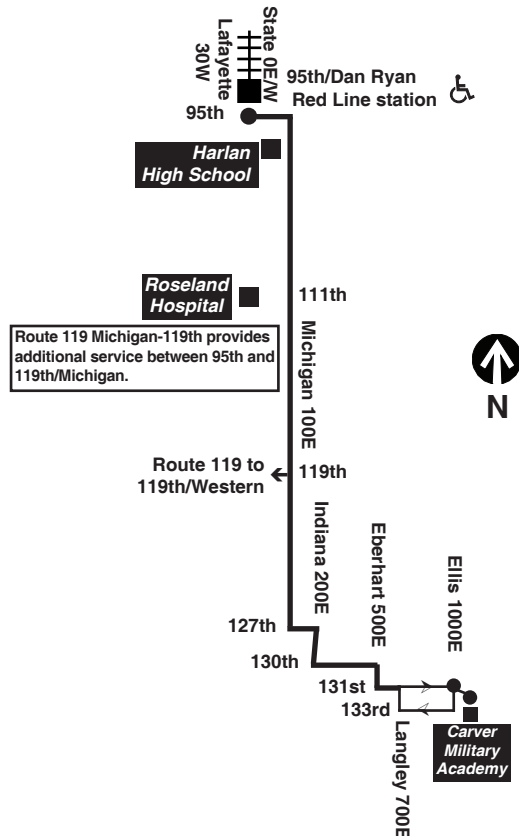

For more Information call the RTA Travel Information Center in Chicago: 312-836-7000. Open 5 a.m. until 1 a.m. every day.

Para obtener mayor información, en Español, llame al Centro de Información: 312-836-7000.

Chicago Transit Authority

34

South Michigan

Effective March 27, 2016

Additional service may be provided on school days, September through June

N34 Night Owl Service
95th Terminal to Altgeld Gardens

Monday thru Friday

Northbound

Leave Carver HS	Leave 131st/Ellis	131st/Eberhart	119th/Michigan	111th/Michigan	103rd/Michigan	Arrive 95th Red Line
----	3:15 N	3:20am	3:26am	3:32am	3:36am	3:41am
----	3:45 N	3:50	3:56	4:02	4:06	4:11
----	4:11	4:16	4:24	4:32	4:36	4:41
----	4:35	4:40	4:48	4:56	5:00	5:05
----	4:55	5:00	5:08	5:16	5:20	5:25
----	5:15	5:20	5:28	5:36	5:40	5:45
----	5:31	5:38	5:46	5:54	5:58	6:03
----	5:47	5:54	6:02	6:10	6:14	6:19
----	6:03	6:10	6:18	6:26	6:30	6:36
----	6:16	6:23	6:31	6:39	6:43	6:49
----	6:26	6:33	6:41	6:49	6:53	6:59
----	6:35	6:42	6:50	6:58	7:02	7:08
----	6:44	6:51	6:59	7:07	7:11	7:17
----	6:52	6:59	7:07	7:15	7:19	7:25
----	7:00	7:07	7:15	7:23	7:27	7:33
----	7:08	7:15	7:23	7:31	7:35	7:41
7:11am	7:16	7:23	7:31	7:39	7:43	7:49
7:20	7:25	7:32	7:40	7:48	7:52	7:58
7:29	7:34	7:41	7:49	7:57	8:01	8:07
7:39	7:44	7:51	7:59	8:07	8:11	8:17
7:49	7:54	8:01	8:09	8:17	8:21	8:27
----	8:05	8:12	8:20	8:28	8:32	8:38
----	8:16	8:23	8:31	8:39	8:43	8:49
----	8:29	8:36	8:44	8:52	8:56	9:02
----	8:43	8:50	8:58	9:06	9:10	9:16
----	8:58	9:05	9:13	9:21	9:25	9:31
----	9:14	9:20	9:28	9:36	9:40	9:46