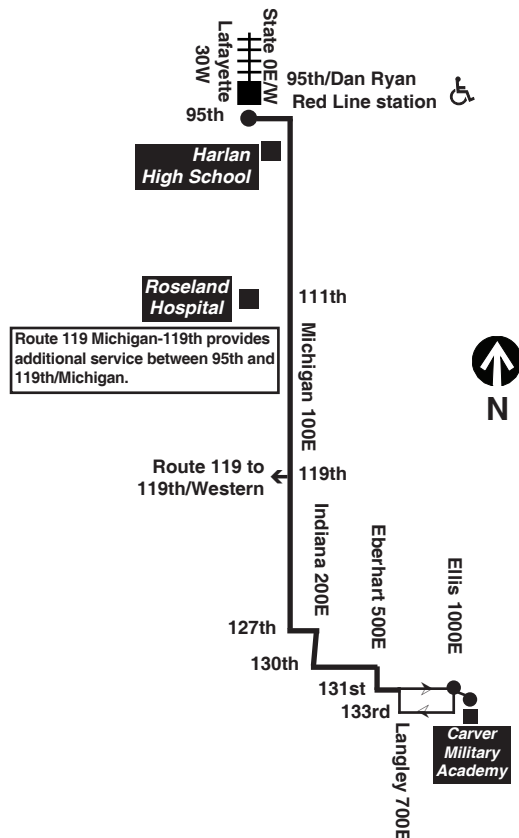

For more Information call the RTA Travel Information Center in Chicago: 312-836-7000. Open 5 a.m. until 1 a.m. every day.

Para obtener mayor información, en Español, llame al Centro de Información: 312-836-7000.

Chicago Transit Authority

34

South Michigan

Effective September 4, 2016

Additional service may be provided on school days, September through June

Route 119 Michigan-119th provides additional service between 95th and 119th/Michigan.

Route 119 to 119th/Western

**N34 Night Owl Service
95th Terminal to Altgeld Gardens**

Monday thru Friday

Northbound

Leave Carver HS	Leave 131st/Ellis	131st/Eberhart	119th/Michigan	111th/Michigan	103rd/Michigan	Arrive 95th Red Line
----	3:15 N	3:20am	3:26am	3:32am	3:36am	3:41am
----	3:45 N	3:50	3:56	4:02	4:06	4:11
----	4:11	4:16	4:24	4:32	4:36	4:41
----	4:35	4:40	4:48	4:56	5:00	5:05
----	4:55	5:00	5:08	5:16	5:20	5:25
----	5:15	5:20	5:28	5:36	5:40	5:45
----	5:31	5:38	5:46	5:54	5:58	6:03
----	5:47	5:54	6:02	6:10	6:14	6:19
----	6:03	6:10	6:18	6:26	6:30	6:36
----	6:16	6:23	6:31	6:39	6:43	6:49