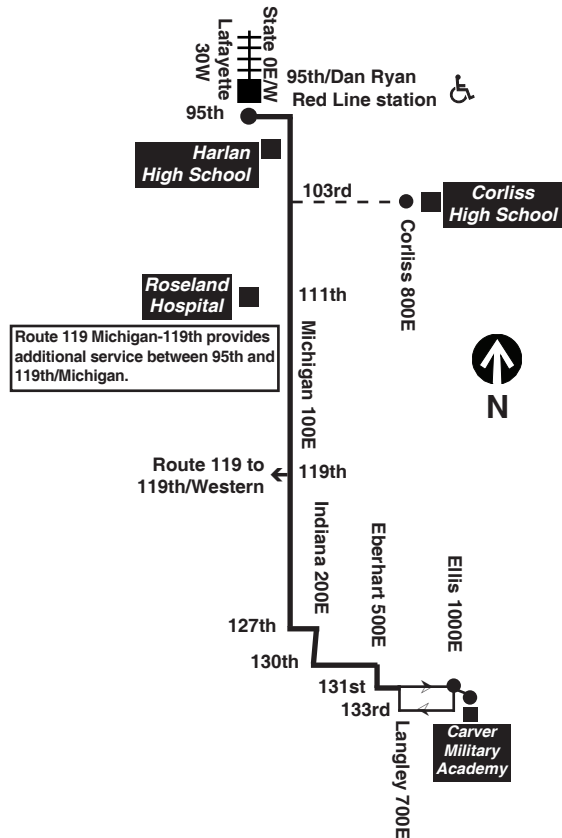

N4, N20, N22, N60, N62, N66, Blue Line and Red Line trains.

Night owl routes which connect with N34 include: N5 South Shore Night Bus, N9 Ashland, 352 Halsted and Red Line.

Please Stand Up  for Seniors and People with Disabilities
Federal law requires priority seating be designated for seniors and people with disabilities.

Supplementary service may be provided over portions of this route in addition to the trips shown. Please check destination signs and announcements when boarding buses.

For more Information call the RTA Travel Information Center in Chicago: 312-836-7000. Open 6am until 7pm, Monday thru Saturday.

Route 119 Michigan-119th provides additional service between 95th and 119th/Michigan.

Route 119 to 119th/Western

 **N34 Night Owl Service**
95th Terminal to Altgeld Gardens

Monday thru Friday

Northbound

Leave Carver HS	Leave 131st/Ellis	131st/Eberhart	119th/Michigan	111th/Michigan	103rd/Michigan	Arrive 95th Red Line
----	3:15N	3:20am	3:26am	3:32am	3:36am	3:41am
----	3:45N	3:50	3:56	4:02	4:06	4:11
----	4:11	4:16	4:24	4:32	4:36	4:41
----	4:35	4:40	4:48	4:56	5:00	5:05
----	4:55	5:00	5:08	5:16	5:20	5:25
----	5:15	5:20	5:28	5:36	5:40	5:45
----	5:31	5:38	5:46	5:54	5:58	6:03
----	5:47	5:54	6:02	6:10	6:14	6:19
----	6:03	6:10	6:18	6:26	6:30	6:36
----	6:16	6:23	6:31	6:39	6:43	6:49
----	6:26	6:33	6:41	6:49	6:53	6:59
----	6:35	6:42	6:50	6:58	7:02	7:08
6:39*	6:44	6:51	6:59	7:07	7:11	7:17
----	6:52	6:59	7:07	7:15	7:19	7:25
6:54*	6:59	7:06	7:14	7:22	7:26	7:32
7:03*	7:08	7:15	7:23	7:31	7:35	7:41
7:13*	7:18	7:25	7:33	7:41	7:45	7:51
7:23*	7:28	7:35	7:43	7:51	7:55	8:01
7:33*	7:38	7:45	7:53	8:01	8:05	8:11
7:43*	7:48	7:55	8:03	8:11	8:15	8:21
7:54*	7:59	8:06	8:14	8:22	8:26	8:32
----	8:10	8:17	8:25	8:33	8:37	8:43