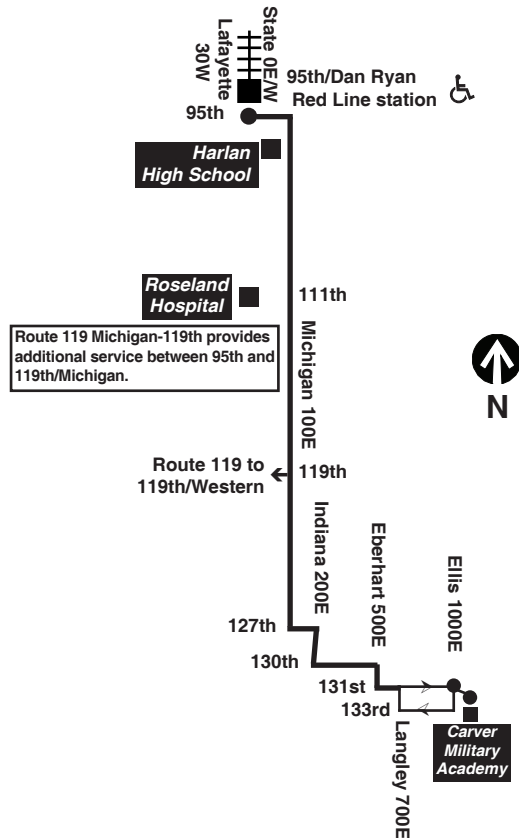

For more Information call the RTA Travel Information Center in Chicago: 312-836-7000. Open 6am until 7pm, Monday thru Saturday.

Para obtener mayor información, en Español, llame al Centro de Información: 312-836-7000.

Chicago Transit Authority

34

South Michigan

Effective June 16, 2019

Additional service may be provided on school days, September through June

N34 Night Owl Service
95th Terminal to Altgeld Gardens

Monday thru Friday

34 South Michigan

Northbound

Leave Carver HS	Leave 131st/Ellis	131st/Eberhart	119th/Michigan	111th/Michigan	103rd/Michigan	Arrive 95th Red Line
----	3:15am	3:20am	3:26am	3:32am	3:36am	3:41am
----	3:45	3:50	3:56	4:02	4:06	4:11
----	4:11	4:16	4:24	4:32	4:36	4:41
----	4:35	4:40	4:48	4:56	5:00	5:05
----	4:55	5:00	5:08	5:16	5:20	5:25
----	5:15	5:20	5:28	5:36	5:40	5:45
----	5:31	5:38	5:46	5:54	5:58	6:03
----	5:47	5:54	6:02	6:10	6:14	6:19
----	6:03	6:10	6:18	6:26	6:30	6:36
----	6:16	6:23	6:31	6:39	6:43	6:49
----	6:26	6:33	6:41	6:49	6:53	6:59
----	6:35	6:42	6:50	6:58	7:02	7:08
6:39 *	6:44	6:51	6:59	7:07	7:11	7:17
----	6:52	6:59	7:07	7:15	7:19	7:25
6:54 *	6:59	7:06	7:14	7:22	7:26	7:32
7:03 *	7:08	7:15	7:23	7:31	7:35	7:41
7:13 *	7:18	7:25	7:33	7:41	7:45	7:51
7:23 *	7:28	7:35	7:43	7:51	7:55	8:01
7:33 *	7:38	7:45	7:53	8:01	8:05	8:11
7:43 *	7:48	7:55	8:03	8:11	8:15	8:21
7:54 *	7:59	8:06	8:14	8:22	8:26	8:32
----	8:10	8:17	8:25	8:33	8:37	8:43
----	8:21	8:28	8:36	8:44	8:48	8:54
----	8:32	8:39	8:47	8:55	8:59	9:05
----	8:44	8:51	8:59	9:07	9:11	9:17
----	8:56	9:03	9:11	9:19	9:23	9:29