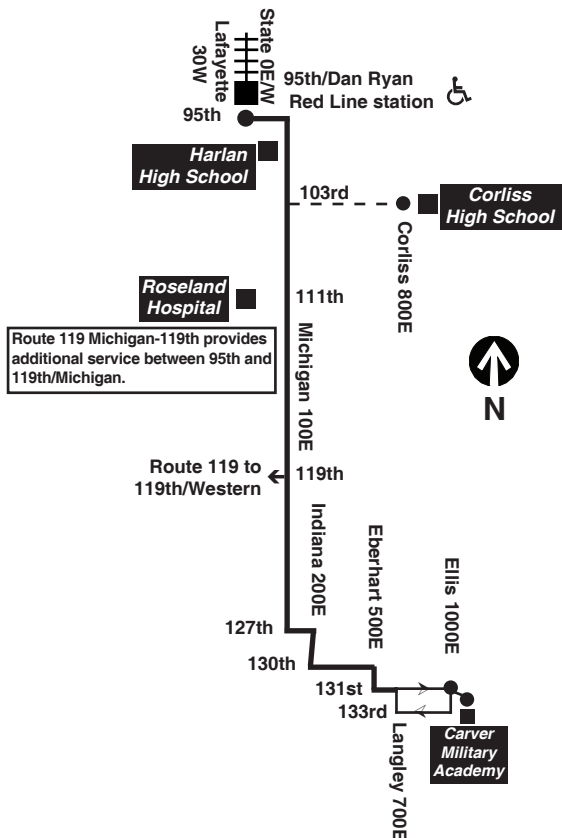

transitchicago.com

Chicago Transit Authority

34

South Michigan

Effective September 1, 2019

Additional service may be provided on school days, September through June

N34 Night Owl Service
95th Terminal to Altgeld Gardens

transitchicago.com

Monday thru Friday

Northbound

Leave Carver HS	Leave 131st/Ellis	131st/Eberhart	119th/Michigan	111th/Michigan	103rd/Michigan	Arrive 95th Red Line
----	3:15am	3:20am	3:26am	3:32am	3:36am	3:41am
----	3:45	3:50	3:56	4:02	4:06	4:11
----	4:11	4:16	4:24	4:32	4:36	4:41
----	4:35	4:40	4:48	4:56	5:00	5:05
----	4:55	5:00	5:08	5:16	5:20	5:25
----	5:15	5:20	5:28	5:36	5:40	5:45
----	5:31	5:38	5:46	5:54	5:58	6:03
----	5:47	5:54	6:02	6:10	6:14	6:19
----	6:03	6:10	6:18	6:26	6:30	6:36
----	6:16	6:23	6:31	6:39	6:43	6:49
----	6:26	6:33	6:41	6:49	6:53	6:59
----	6:35	6:42	6:50	6:58	7:02	7:08
6:39*	6:44	6:51	6:59	7:07	7:11	7:17
----	6:52	6:59	7:07	7:15	7:19	7:25
6:54*	6:59	7:06	7:14	7:22	7:26	7:32
7:03*	7:08	7:15	7:23	7:31	7:35	7:41
7:13*	7:18	7:25	7:33	7:41	7:45	7:51
7:23*	7:28	7:35	7:43	7:51	7:55	8:01
7:33*	7:38	7:45	7:53	8:01	8:05	8:11
7:43*	7:48	7:55	8:03	8:11	8:15	8:21
7:54*	7:59	8:06	8:14	8:22	8:26	8:32
----	8:10	8:17	8:25	8:33	8:37	8:43