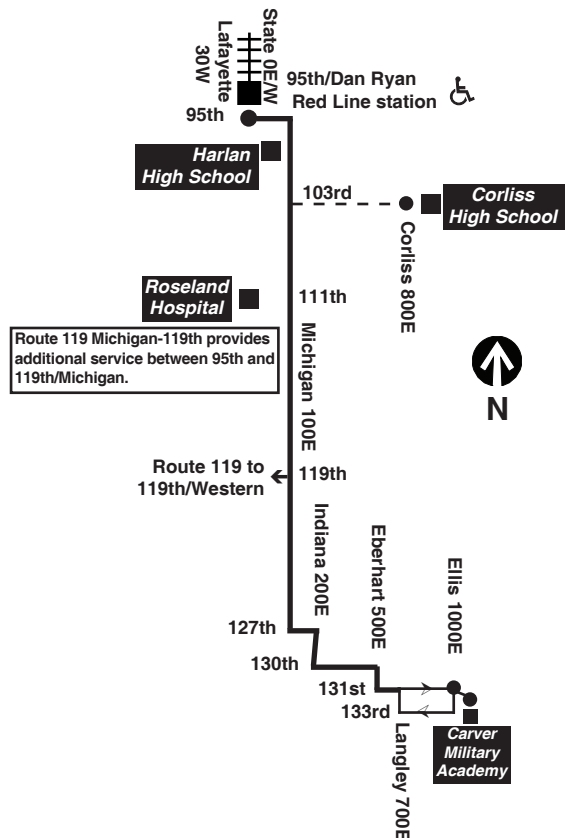

For more Information call the RTA Travel Information Center in Chicago: 312-836-7000. Open 6am until 7pm, Monday thru Saturday.

Para obtener mayor información, en Español, llame al Centro de Información: 312-836-7000.

Chicago Transit Authority

34

South Michigan

Effective June 14, 2020

Additional service may be provided on school days, September through June

N34 Night Owl Service
95th Terminal to Altgeld Gardens

Monday thru Friday **34 South Michigan**

Southbound

Table with columns: Leave 95th Red Line, 103rd/ Michigan, 111th/ Michigan, 119th/ Michigan, Arrive 131st/Ellis. Rows show departure times from 3:20N to 12:46.

Sunday/Holiday

34 South Michigan

Northbound

Table with columns: Leave 131st/Ellis, 119th/ Michigan, 111th/ Michigan, 103rd/ Michigan, Arrive 95th Red Line. Rows show departure times from 3:12N to 2:42N.

Southbound

Table with columns: Leave 95th Red Line, 103rd/ Michigan, 111th/ Michigan, 119th/ Michigan, Arrive 131st/Ellis. Rows show departure times from 3:20N to 2:50N.