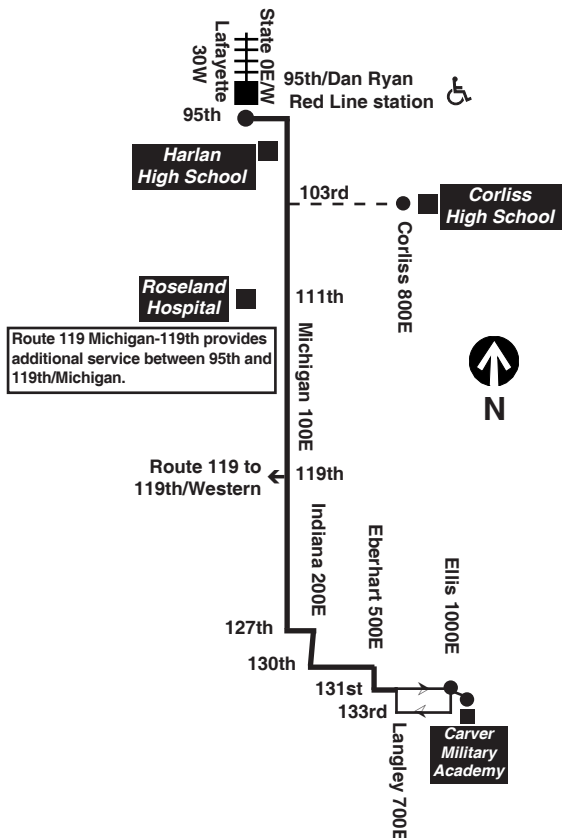

For more Information call the RTA Travel Information Center in Chicago: 312-836-7000. Open 6am until 7pm, Monday thru Saturday.

Para obtener mayor información, en Español, llame al Centro de Información: 312-836-7000.

Chicago Transit Authority

34

South Michigan

Effective June 12, 2022

Additional service may be provided on school days, September through June

N34 Night Owl Service
95th Terminal to Altgeld Gardens

Monday thru Friday **34 South Michigan**

Northbound

Leave Carver HS	Leave 131st/Ellis	131st/Eberhart	119th/Michigan	111th/Michigan	103rd/Michigan	Arrive 95th Red Line
----	3:15am	3:20am	3:26am	3:32am	3:36am	3:41am
----	3:45	3:50	3:56	4:02	4:06	4:11
----	4:11	4:16	4:24	4:32	4:36	4:41
----	4:35	4:40	4:48	4:56	5:00	5:05
----	4:55	5:00	5:08	5:16	5:20	5:25
----	5:15	5:20	5:28	5:36	5:40	5:45
----	5:31	5:38	5:46	5:54	5:58	6:03
----	5:47	5:54	6:02	6:10	6:14	6:19
----	6:03	6:10	6:18	6:26	6:30	6:36
----	6:16	6:23	6:31	6:39	6:43	6:49
----	6:26	6:33	6:41	6:49	6:53	6:59
----	6:35	6:42	6:50	6:58	7:02	7:08
6:39*	6:44	6:51	6:59	7:07	7:11	7:17
----	6:52	6:59	7:07	7:15	7:19	7:25
6:54*	6:59	7:06	7:14	7:22	7:26	7:32
7:03*	7:08	7:15	7:23	7:31	7:35	7:41
7:13*	7:18	7:25	7:33	7:41	7:45	7:51
7:23*	7:28	7:35	7:43	7:51	7:55	8:01
7:33*	7:38	7:45	7:53	8:01	8:05	8:11
7:43*	7:48	7:55	8:03	8:11	8:15	8:21
7:54*	7:59	8:06	8:14	8:22	8:26	8:32
----	8:10	8:17	8:25	8:33	8:37	8:43
----	8:21	8:28	8:36	8:44	8:48	8:54
----	8:32	8:39	8:47	8:55	8:59	9:05
----	8:44	8:51	8:59	9:07	9:11	9:17
----	8:56	9:03	9:11	9:19	9:23	9:29
----	9:09	9:15	9:23	9:31	9:35	9:41