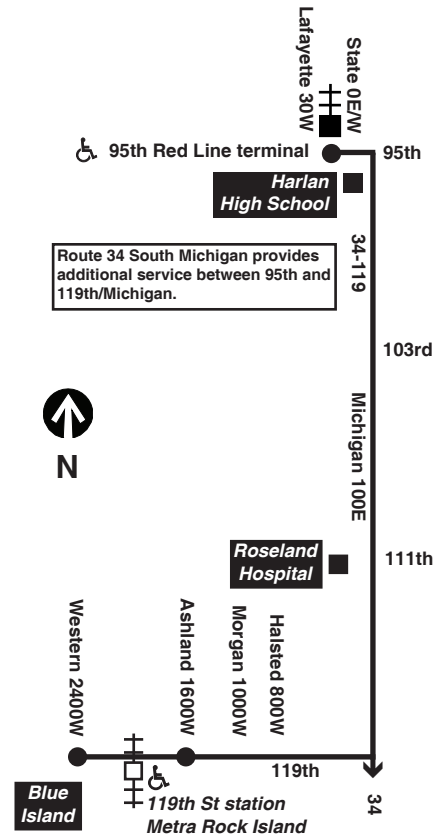

For more Information call the RTA Travel Information Center in Chicago: 312-836-7000. Open 5 a.m. until 1 a.m. every day.

Para obtener mayor información, en Español, llame al Centro de Información: 312-836-7000.

**Chicago Transit Authority**

**119** ♿

**Michigan-119th**

Effective March 27, 2016

**Monday thru Friday**

**119 Michigan-119th**

**Northbound**

Leave 119th/Western	Leave 119th/Morgan	119th/Michigan	111th/Michigan	103rd/Michigan	Arrive 95th Red Line
4:02A	4:05am	4:11am	4:17am	4:21am	4:26am
4:25A	4:28	4:36	4:44	4:48	4:53
4:44	4:50	4:58	5:06	5:10	5:15
5:04	5:10	5:18	5:26	5:30	5:35
5:23	5:29	5:37	5:45	5:49	5:54
5:40	5:46	5:54	6:02	6:06	6:11
5:56	6:02	6:10	6:18	6:22	6:27
6:11	6:17	6:25	6:33	6:37	6:43
6:22	6:28	6:36	6:44	6:48	6:54
6:31	6:37	6:45	6:53	6:57	7:03
6:39	6:45	6:53	7:01	7:05	7:11
6:47	6:53	7:01	7:09	7:13	7:19
6:56	7:02	7:10	7:18	7:22	7:28
7:05	7:11	7:19	7:27	7:31	7:37
7:14	7:20	7:28	7:36	7:40	7:46
7:24	7:30	7:38	7:46	7:50	7:56
7:34	7:40	7:48	7:56	8:00	8:06
7:44	7:50	7:58	8:06	8:10	8:16
7:54	8:00	8:08	8:16	8:20	8:26
8:04	8:10	8:18	8:26	8:30	8:36
8:15	8:21	8:29	8:37	8:41	8:47
8:26	8:32	8:40	8:48	8:52	8:58
8:38	8:44	8:52	9:00	9:04	9:10
8:51	8:57	9:05	9:13	9:17	9:23

then every 15 minutes to 119th/Western until

11:48	11:53	11:57	12:01pm	12:07pm	12:13pm
12:02pm	12:08pm	12:12pm	12:17	12:23	12:29
12:17	12:23	12:27	12:32	12:38	12:44
12:32	12:38	12:42	12:47	12:53	12:59
12:47	12:53	12:57	1:02	1:08	1:14
1:02	1:08	1:12	1:17	1:23	1:29
1:17	1:23	1:27	1:32	1:38	1:44
1:31	1:37	1:41	1:47	1:54	2:01

am light face pm bold face

A - trip begins/ends at 119th/Ashland at time shown