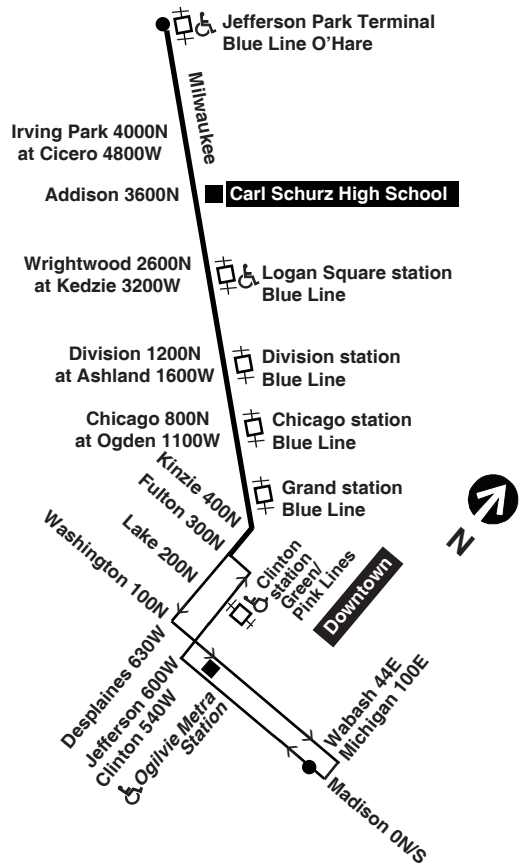

For more Information call the RTA Travel Information Center in Chicago: 312-836-7000. Open 5 a.m. until 1 a.m. every day.

Para obtener mayor información, en Español, llame al Centro de Información: 312-836-7000.

Chicago Transit Authority

56 ♿ Milwaukee

Effective December 28, 2014
Additional service may be provided on school days, late August through June

Monday thru Friday

56 Milwaukee

Southbound

Table showing departure times for Southbound route 56 Milwaukee from Jefferson Park Terminal. Columns include Leave Jefferson Park, Irving Park/Cicero/Milwaukee, Kedzie/Logan Square, Divison/Ashland/Milwaukee, Canal/Ogilvie Center, and Arrive Madison/Wabash. Times range from 4:29am to 10:24pm.

SA - trip begins at Addison/Milwaukee at time shown on school days

am light face pm bold face

Northbound

Table showing departure times for Northbound route 56 Milwaukee from Madison/Wabash. Columns include Leave Madison/Wabash, Clinton/Ogilvie Center, Division/Ashland/Milwaukee, Kedzie/Logan Square, Irving Park/Cicero/Milwaukee, and Arrive Jefferson Park. Times range from 5:24am to 11:26pm.