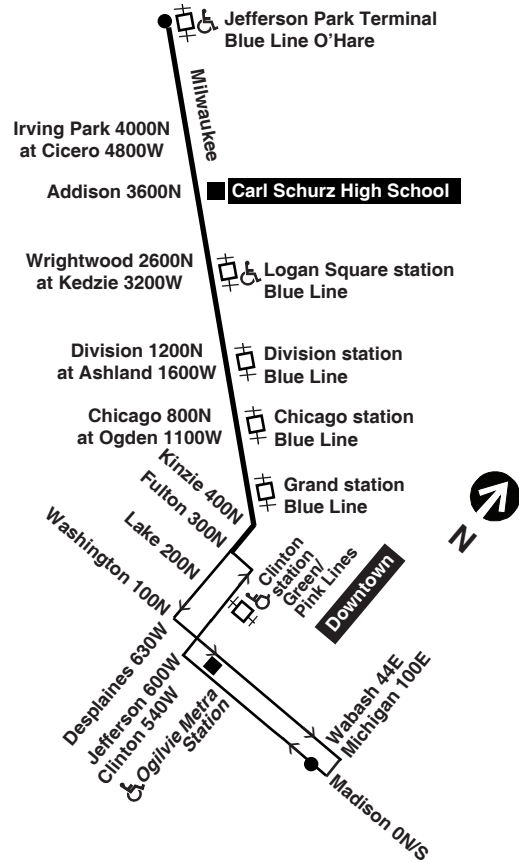

For more Information call the RTA Travel Information Center in Chicago: 312-836-7000. Open 5 a.m. until 1 a.m. every day.

Para obtener mayor información, en Español, llame al Centro de Información: 312-836-7000.

**Chicago Transit Authority**

**56**   
Milwaukee

Effective December 20, 2015

Additional service may be provided on school days, September through June

**Monday thru Friday**

**56 Milwaukee**

**Southbound**

SA - trip begins at Addison/Milwaukee at time shown on school days

**Northbound**

Leave Madison/ Wabash	Clinton/ Ogilvie Center	Division/ Ashland/ Milwaukee	Kedzie/ Logan Square	Irving Park/ Cicero/ Milwaukee	Arrive Jefferson Park
5:24am	5:30am	5:41am	5:56am	6:10am	6:17am
5:43	5:49	6:00	6:15	6:29	6:36
6:02	6:08	6:19	6:34	6:48	6:55
6:18	6:24	6:36	6:51	7:09	7:17
6:33	6:39	6:52	7:07	7:27	7:35
6:47	6:53	7:06	7:21	7:41	7:49
-----	-----	-----	7:23S	7:43	7:51
6:59	7:05	7:18	7:33	7:53	8:01
7:10	7:16	7:29	7:44	8:04	8:12
7:21	7:27	7:40	7:55	8:15	8:23
7:32	7:39	7:53	8:10	8:29	8:37
7:43	7:50	8:04	8:21	8:40	8:48
7:55	8:02	8:16	8:33	8:52	9:00
8:08	8:16	8:30	8:47	9:02	9:10
8:21	8:29	8:43	9:00	9:15	9:23
8:34	8:42	8:56	9:13	9:28	9:36
8:47	8:55	9:09	9:26	9:41	9:49
9:00	9:08	9:22	9:39	9:54	10:02
9:13	9:21	9:35	9:52	10:07	10:15
9:26	9:34	9:48	10:05	10:20	10:28
9:39	9:46	10:00	10:18	10:33	10:41
9:53	10:00	10:14	10:32	10:48	10:56
continuing every 15 minutes from Madison/Wabash until					