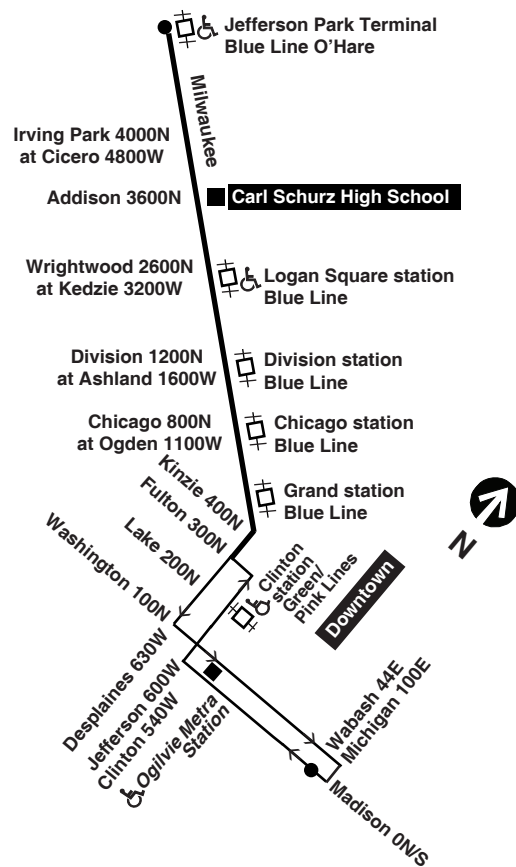

CTA Bike & Ride

Bicycle racks are available on the front exteriors of CTA buses. Bicycles can be placed on bicycle racks during normal hours of operation for each route. Racks accommodate two (2) bicycles at a time. Bicycles are also permitted on CTA trains during certain hours.

Please Stand Up ♿

for Seniors and People with Disabilities

Federal law requires priority seating be designated for seniors and people with disabilities.

The schedules and other information in this timetable are subject to change. CTA does not assume responsibility for errors in timetables, nor for inconvenience or damage resulting from delayed trains or buses due to weather, traffic conditions, etc.

Supplementary service may be provided over portions of this route in addition to the trips shown. Please check destination signs and announcements when boarding buses.

CTA operating costs are funded in part through the Regional Transportation Authority, by the federal and state governments, and the City of Chicago and County of Cook.

For more Information call the RTA Travel Information Center in Chicago: 312-836-7000. Open 6am until 7pm, Monday thru Saturday.

Para obtener mayor información, en Español, llame al Centro de Información: 312-836-7000.

Chicago Transit Authority

56 ♿
Milwaukee

Effective December 16, 2018

Additional service may be provided on school days, September through June

Monday thru Friday **56 Milwaukee**

Southbound

Leave Jefferson Park	Irving Park/ Cicero/ Milwaukee	Kedzie/ Logan Square	Divison/ Ashland/ Milwaukee	Canal/ Ogilvie Station	Arrive Madison/ Wabash
4:20am	4:26am	4:38am	4:51am	5:01am	5:08am
4:40	4:47	4:59	5:12	5:24	5:32
4:58	5:05	5:17	5:30	5:42	5:50
5:14	5:21	5:34	5:47	5:59	6:07
5:29	5:36	5:48	6:01	6:13	6:21
5:42	5:49	6:01	6:14	6:26	6:34
5:54	6:01	6:13	6:26	6:38	6:46
6:05	6:12	6:24	6:37	6:49	6:57
6:15	6:22	6:35	6:49	7:02	7:10
6:24	6:31	6:45	7:01	7:15	7:23
6:32	6:40	6:54	7:11	7:26	7:34
6:39	6:47	7:02	7:20	7:36	7:44
6:45	6:53	7:09	7:28	7:44	7:53
6:47S	6:56	7:11	-----	-----	-----
6:50	6:58	7:14	7:33	7:49	7:58
then every 4 to 7 minutes until					
7:52	8:02	8:20	8:42	9:03	9:12
8:01	8:11	8:29	8:51	9:12	9:21
8:12	8:22	8:40	9:02	9:23	9:32
8:25	8:34	8:52	9:13	9:32	9:42
8:38	8:48	9:05	9:25	9:42	9:52
8:53	9:03	9:20	9:40	9:55	10:05
9:09	9:19	9:35	9:55	10:08	10:18
9:27	9:36	9:53	10:12	10:25	10:35
9:44	9:53	10:09	10:28	10:41	10:51
10:02	10:10	10:26	10:45	10:58	11:08
10:19	10:28	10:43	11:02	11:15	11:26
10:37	10:46	11:02	11:20	11:34	11:45
10:54	11:03	11:19	11:38	11:52	12:03pm
then every 13 to 16 minutes until					
1:55pm	2:06pm	2:23pm	2:45pm	2:59pm	3:08
2:07	2:18	2:35	2:57	3:11	3:20
2:18	2:29	2:46	3:08	3:22	3:31
2:29	2:40	2:58	3:19	3:34	3:43
2:39	2:51	3:09	3:29	3:45	3:55
-----	3:04C	3:18	3:38	3:54	-----
2:50	3:02	3:21	3:41	3:57	4:08
-----	3:14C	3:28	3:48	4:04	-----
3:00	3:12	3:31	3:51	4:07	4:18
3:10	3:22	3:41	4:01	4:17	4:28
3:20	3:32	3:51	4:11	4:27	4:38
3:29	3:41	4:00	4:20	4:36	4:47
3:39	3:51	4:10	4:30	4:46	4:57
3:49	4:01	4:20	4:40	4:56	5:07
3:59	4:11	4:30	4:50	5:06	5:17
4:09	4:23	4:41	5:01	5:17	5:29
4:21	4:35	4:53	5:13	5:29	5:41
4:34	4:48	5:06	5:25	5:42	5:53
4:47	5:01	5:19	5:38	5:55	6:06
5:01	5:15	5:33	5:54	6:09	6:19
5:17	5:31	5:49	6:10	6:25	6:33
5:34	5:48	6:05	6:25	6:40	6:48
5:51	6:05	6:22	6:42	6:56	7:04
6:09	6:23	6:40	6:59	7:13	7:21
6:28	6:42	6:58	7:17	7:30	7:38
6:48	7:01	7:17	7:35	7:47	7:55
7:08	7:19	7:34	7:52	8:04	8:12
7:29	7:39	7:54	8:12	8:24	8:32
7:50	8:00	8:14	8:31	8:43	8:50
8:12	8:21	8:34	8:51	9:03	9:10
8:34	8:43	8:56	9:13	9:25	9:32
8:56	9:04	9:17	9:34	9:45	9:52
9:18	9:26	9:39	9:56	10:07	10:14
9:40	9:48	10:01	10:18	10:29	10:36

Northbound