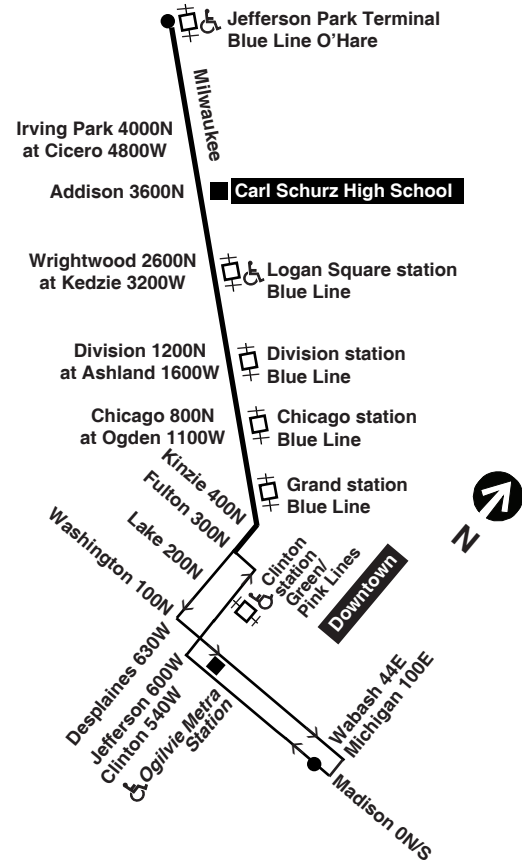

For more Information call the RTA Travel Information Center in Chicago: 312-836-7000. Open 6am until 7pm, Monday thru Saturday.

Para obtener mayor información, en Español, llame al Centro de Información: 312-836-7000.

Chicago Transit Authority

56 
Milwaukee

Effective June 14, 2020

Additional service may be provided on school days, September through June

Monday thru Friday **56 Milwaukee**

Southbound

Leave Jefferson Park	Irving Park/Cicero/Milwaukee	Kedzie/Logan Square	Division/Ashland/Milwaukee	Canal/Ogilvie Station	Arrive Madison/Wabash
4:20am	4:26am	4:38am	4:51am	5:01am	5:08am
4:40	4:47	4:59	5:12	5:24	5:32
4:58	5:05	5:17	5:30	5:42	5:50
5:14	5:21	5:34	5:47	5:59	6:07
5:29	5:36	5:48	6:01	6:13	6:21
5:42	5:49	6:01	6:14	6:26	6:34
5:54	6:01	6:13	6:26	6:38	6:46
6:05	6:12	6:24	6:37	6:49	6:57
6:15	6:22	6:35	6:49	7:02	7:10
6:24	6:31	6:45	7:01	7:15	7:23
6:32	6:40	6:54	7:11	7:26	7:34
6:39	6:47	7:02	7:20	7:36	7:44
6:45	6:53	7:09	7:28	7:44	7:53
6:50	6:58	7:14	7:33	7:49	7:58
6:55	7:03	7:19	7:39	7:56	8:05
6:59	7:08	7:24	7:44	8:02	8:11
7:03	7:12	7:28	7:48	8:07	8:16
7:07	7:16	7:32	7:52	8:11	8:20
7:11	7:20	7:37	7:58	8:17	8:26
7:15	7:24	7:41	8:02	8:22	8:31
7:19	7:28	7:46	8:07	8:27	8:37
7:23	7:32	7:50	8:11	8:31	8:41
7:28	7:37	7:56	8:17	8:38	8:48
7:33	7:42	8:01	8:22	8:43	8:53
7:39	7:48	8:07	8:28	8:49	8:59
7:45	7:55	8:13	8:35	8:56	9:05
7:52	8:02	8:20	8:42	9:03	9:12
8:01	8:11	8:29	8:51	9:12	9:21
8:12	8:22	8:40	9:02	9:23	9:32
8:25	8:34	8:52	9:13	9:32	9:42
8:38	8:48	9:05	9:25	9:42	9:52
8:53	9:03	9:20	9:40	9:55	10:05

Northbound

Table with 6 columns: Leave Madison/Wabash, Clinton/Ogilvie Station, Division/Ashland/Milwaukee, Kedzie/Logan Square, Irving Park/Cicero/Milwaukee, Arrive Jefferson Park. Rows show departure times from 5:08am to 10:44am.

Northbound

Table with 6 columns: Leave Madison/Wabash, Clinton/Ogilvie Station, Division/Ashland/Milwaukee, Kedzie/Logan Square, Irving Park/Cicero/Milwaukee, Arrive Jefferson Park. Rows show departure times from 5:09am to 11:21am.