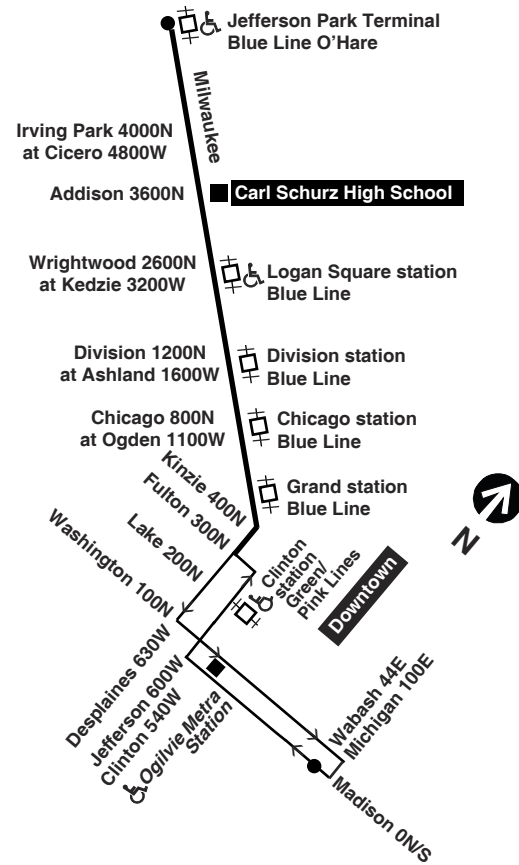

For more Information call the RTA Travel Information Center in Chicago: 312-836-7000. Open 6am until 7pm, Monday thru Saturday.

Para obtener mayor información, en Español, llame al Centro de Información: 312-836-7000.

Chicago Transit Authority

56 ♿
Milwaukee

Effective August 21, 2022

Additional service may be provided on school days, September through June

Monday thru Friday

56 Milwaukee

Southbound

Leave Jefferson Park	Irving Park/ Cicero/ Milwaukee	Kedzie/ Logan Square	Division/ Ashland/ Milwaukee	Canal/ Ogilvie Station	Arrive Madison/ Wabash
4:20am	4:26am	4:38am	4:51am	5:01am	5:08am
4:40	4:47	4:59	5:12	5:24	5:32
4:58	5:05	5:17	5:30	5:42	5:50
5:14	5:21	5:34	5:47	5:59	6:07
5:29	5:36	5:48	6:01	6:13	6:21
5:42	5:49	6:01	6:14	6:26	6:34
5:54	6:01	6:13	6:26	6:38	6:46
6:05	6:12	6:24	6:37	6:49	6:57
6:15	6:22	6:35	6:49	7:02	7:10
6:24	6:31	6:45	7:01	7:15	7:23
6:32	6:40	6:54	7:11	7:26	7:34
6:39	6:47	7:02	7:20	7:36	7:44
6:45	6:53	7:09	7:28	7:44	7:53
6:47S	6:56	7:11	----	----	----
6:50	6:58	7:14	7:33	7:49	7:58
6:55	7:03	7:19	7:39	7:56	8:05
6:59	7:08	7:24	7:44	8:02	8:11
7:03	7:12	7:28	7:48	8:07	8:16
7:07	7:16	7:32	7:52	8:11	8:20
7:11	7:20	7:37	7:58	8:17	8:26
7:15	7:24	7:41	8:02	8:22	8:31
7:19	7:28	7:46	8:07	8:27	8:37
7:23	7:32	7:50	8:11	8:31	8:41
7:28	7:37	7:56	8:17	8:38	8:48
7:33	7:42	8:01	8:22	8:43	8:53
7:39	7:48	8:07	8:28	8:49	8:59
7:45	7:55	8:13	8:35	8:56	9:05
7:52	8:02	8:20	8:42	9:03	9:12
8:01	8:11	8:29	8:51	9:12	9:21
8:12	8:22	8:40	9:02	9:23	9:32

Northbound

Table with 6 columns: Leave Madison/Wabash, Clinton/Ogilvie Station, Division/Ashland/Milwaukee, Kedzie/Logan Square, Irving Park/Cicero/Milwaukee, Arrive Jefferson Park. Rows show times from 5:08am to 10:44am.

Northbound

Table with 6 columns: Leave Madison/Wabash, Clinton/Ogilvie Station, Division/Ashland/Milwaukee, Kedzie/Logan Square, Irving Park/Cicero/Milwaukee, Arrive Jefferson Park. Rows show times from 5:09am to 11:21am.