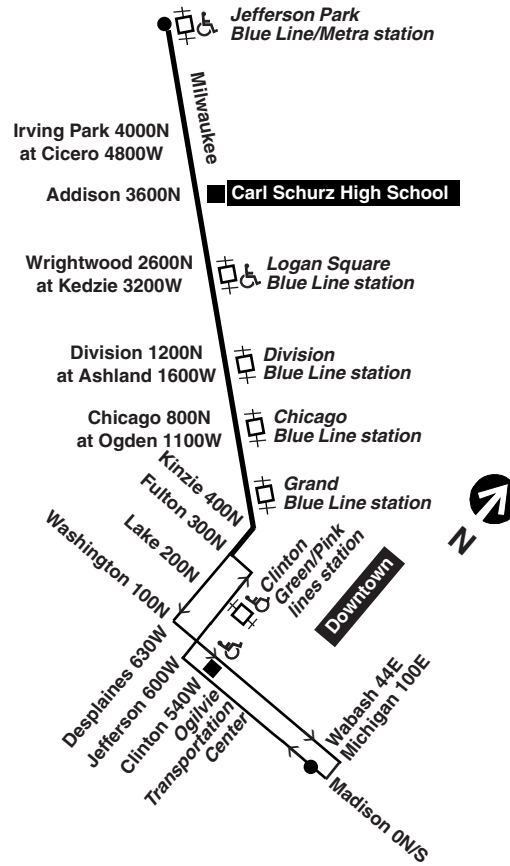

Federal law requires priority seating be designated for seniors and people with disabilities. **Please stand up** and yield these seats when needed for qualifying riders or when asked.

Schedules and other info in this timetable are subject to change. CTA does not assume responsibility for errors in timetables nor for inconvenience or damage resulting from delays.

Pay close attention to destination signs and announcements when boarding: added service may sometimes be provided over portions of this or any bus route and some trips can end before the furthest terminal on a line depending on service needs or time of day.

Bicycle racks are installed on the front of all CTA buses and are allowed on CTA trains during certain hours. See our [Bike & Ride brochure](#) or webpage for help on how to use racks and more.

Know before you go: Get alerts from us by text or e-mail about planned service changes every week or instant alerts for unplanned reroutes and disruptions. Sign up for CTA Updates today at transitchicago.com/updates.

For more travel information, use the Ventra app or call the RTA Travel Information Center at 312-836-7000. *Para obtener mayor información, en Español, llame al Centro de Información a 312-836-7000.*

Chicago Transit Authority

56 Milwaukee

Effective Jun. 9, 2024

All CTA buses are accessible

transitchicago.com/bus/56

Monday thru Friday

#56 Milwaukee

Southbound

LV Jefferson Park	Irving Park/Cicero/Milwaukee	Kedzie/Logan Square	Division/Ashland/Milwaukee	Canal/Ogilvie Transp Ctr	AR Madison/Wabash
4:20a	4:26a	4:38a	4:51a	5:01a	5:08a
4:39	4:46	4:58	5:11	5:23	5:31
4:57	5:04	5:16	5:29	5:41	5:49
5:14	5:21	5:33	5:46	5:58	6:06
5:30	5:37	5:50	6:03	6:15	6:23
5:47	5:54	6:06	6:19	6:31	6:39
6:02	6:09	6:22	6:35	6:47	6:55
6:16	6:23	6:36	6:50	7:03	7:11
6:27	6:35	6:49	7:06	7:20	7:29
6:36	6:44	6:59	7:16	7:32	7:40
6:42	6:50	7:06	7:25	7:41	7:50
6:48	6:56	7:12	7:31	7:47	7:56
6:53	7:02	7:18	7:37	7:55	8:03
6:58	7:07	7:23	7:43	8:00	8:09
7:03	7:12	7:29	7:49	8:07	8:16
7:09	7:18	7:35	7:56	8:15	8:24
7:15	7:24	7:41	8:02	8:22	8:31
7:21	7:30	7:48	8:09	8:29	8:39
7:27	7:36	7:55	8:16	8:37	8:47
7:34	7:44	8:02	8:24	8:45	8:54
7:42	7:51	8:10	8:31	8:52	9:02
7:49	7:59	8:17	8:39	9:00	9:09
8:02	8:12	8:30	8:52	9:13	9:22
8:19	8:29	8:47	9:09	9:29	9:39
8:37	8:47	9:04	9:24	9:40	9:51
8:57	9:07	9:24	9:44	9:58	10:08
9:18	9:28	9:44	10:04	10:17	10:26
9:40	9:49	10:05	10:24	10:37	10:47
10:02	10:10	10:26	10:45	10:58	11:08
10:24	10:32	10:48	11:07	11:20	11:30
10:46	10:55	11:11	11:29	11:43	11:54
11:08	11:17	11:33	11:53	12:07p	12:18p
11:30	11:39	11:56	12:16p	12:30	12:41
11:52	12:02p	12:19p	12:40	12:54	1:04
12:14p	12:24	12:41	1:02	1:16	1:26
12:35	12:45	1:02	1:24	1:37	1:48
12:57	1:07	1:24	1:45	1:59	2:09
1:18	1:28	1:46	2:07	2:22	2:31
1:37	1:47	2:05	2:26	2:41	2:50
1:54	2:05	2:22	2:44	2:58	3:07
2:11	2:21	2:39	3:00	3:15	3:24
2:25	2:36	2:54	3:15	3:29	3:39
2:40	2:51	3:10	3:30	3:45	3:56
2:54	3:06	3:25	3:44	4:00	4:11
3:08	3:20	3:39	3:59	4:15	4:26
3:21	3:33	3:52	4:12	4:28	4:39
3:33	3:45	4:04	4:24	4:40	4:51
3:45	3:57	4:16	4:36	4:52	5:03
3:59	4:11	4:30	4:50	5:06	5:17
4:14	4:28	4:46	5:05	5:22	5:33
4:30	4:44	5:02	5:21	5:38	5:49
4:48	5:02	5:20	5:40	5:56	6:07
5:07	5:22	5:40	6:00	6:15	6:24
5:26	5:41	5:59	6:19	6:34	6:42
5:46	6:00	6:17	6:37	6:51	6:59
6:06	6:21	6:37	6:57	7:11	7:19
6:28	6:42	6:59	7:18	7:31	7:39
6:50	7:03	7:19	7:37	7:49	7:57
7:13	7:24	7:39	7:57	8:09	8:17
7:37	7:48	8:02	8:19	8:31	8:38
8:02	8:11	8:25	8:42	8:54	9:01
8:26	8:35	8:49	9:06	9:18	9:25
8:51	8:59	9:12	9:29	9:40	9:47
9:15	9:24	9:37	9:53	10:04	10:11
9:40	9:48	10:01	10:18	10:29	10:36

Northbound