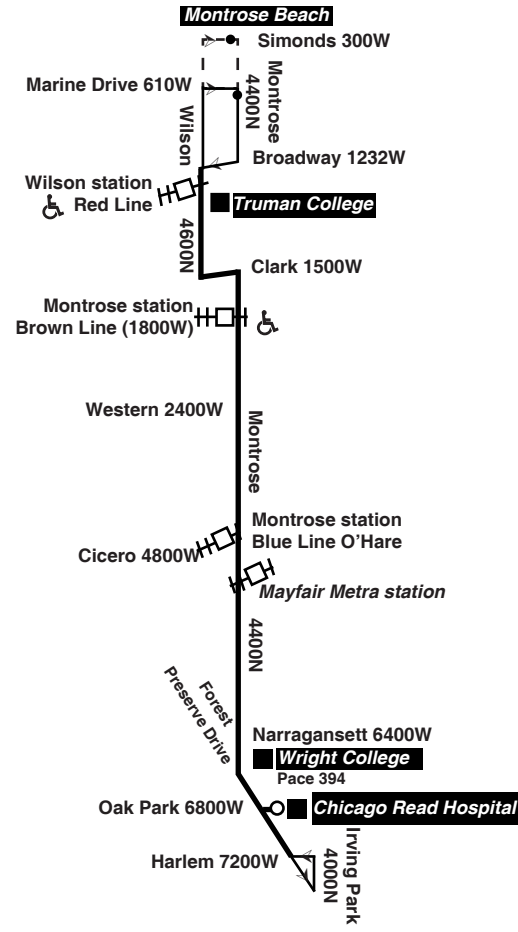

CTA Bike & Ride

Bicycle racks are available on the front exteriors of CTA buses. Bicycles can be placed on bicycle racks during normal hours of operation for each route. Racks accommodate two (2) bicycles at a time. Bicycles are also permitted on CTA trains during certain hours.

Please Stand Up

for Seniors and People with Disabilities. Federal law requires priority seating be designated for seniors and people with disabilities.

The schedules and other information in this timetable are subject to change. CTA does not assume responsibility for errors in timetables, nor for inconvenience or damage resulting from delayed trains or buses due to weather, traffic conditions, etc.

Supplementary service may be provided over portions of this route in addition to the trips shown. Please check destination signs and announcements when boarding buses.

CTA operating costs are funded in part through the Regional Transportation Authority, by the federal and state governments, and the City of Chicago and County of Cook.

For more Information call the RTA Travel Information Center in Chicago: 312-836-7000. Open 6am until 7pm every day.

Para obtener mayor información, en Español, llame al Centro de Información: 312-836-7000.

Chicago Transit Authority

Montrose

Effective June 17, 2018

Summer service to Montrose Beach

Monday thru Friday

78 Montrose

Eastbound

Lv. Harlem /Forest Preserve	Central/ Montrose	Pulaski/ Montrose	Western/ Montrose	Wilson/ Broadway	Arrive Marine/ Montrose
----	4:34am	4:44am	4:52am	5:01am	5:05am
----	4:54	5:04	5:13	5:23	5:26
5:00am	5:11	5:21	5:30	5:40	5:43
----	5:25	5:35	5:44	5:54	5:57
5:26	5:37	5:47	5:56	6:06	6:09
----	5:49	5:59	6:08	6:18	6:21
5:47	5:59	6:09	6:18	6:28	6:31
----	6:08	6:19	6:28	6:39	6:42
6:04	6:16	6:28	6:38	6:49	6:52
----	6:24	6:36	6:47	6:58	7:02
----	6:32	6:44	6:55	7:06	7:10
6:26	6:40	6:52	7:03	7:16	7:19
----	6:48	7:01	7:14	7:26	7:30
6:44	6:58	7:11	7:24	7:38	7:42
----	7:08	7:21	7:35	7:49	7:53
7:04	7:19	7:31	7:46	8:00	8:04
7:15	7:30	7:43	7:58	8:13	8:17
7:27	7:42	7:54	8:10	8:26	8:30
7:39	7:54	8:06	8:22	8:38	8:42
7:52	8:07	8:19	8:35	8:51	8:55
8:06	8:21	8:33	8:48	9:03	9:07
8:20	8:35	8:47	9:00	9:14	9:19
8:35	8:50	9:02	9:14	9:27	9:32
8:51	9:05	9:17	9:30	9:43	9:47
9:07	9:21	9:33	9:46	9:59	10:03
9:23	9:38	9:50	10:02	10:15	10:20
9:40	9:54	10:06	10:19	10:32	10:36
9:56	10:11	10:23	10:35	10:48	10:53
10:13	10:27	10:39	10:52	11:05	11:09
10:29	10:44	10:56	11:08	11:21	11:26
10:46	11:00	11:12	11:24	11:37	11:42
11:02	11:17	11:28	11:40	11:53	11:57
11:19	11:33	11:45	11:56	12:10pm	12:14pm
11:35	11:50	12:01	12:13pm	12:26	12:30
11:52	12:07pm	12:19pm	12:31	12:45	12:49
12:08pm	12:24	12:36	12:48	1:02	1:06
12:24	12:40	12:52	1:04	1:18	1:22
12:39	12:55	1:07	1:19	1:33	1:37
12:54	1:09	1:22	1:34	1:48	1:52
1:08	1:24	1:37	1:49	2:03	2:07
1:21	1:38	1:50	2:02	2:16	2:21
1:35	1:51	2:04	2:16	2:30	2:34
1:46	2:02	2:15	2:27	2:42	2:46
1:57	2:13	2:26	2:38	2:53	2:57
2:09	2:25	2:38	2:50	3:04	3:08
2:20	2:36	2:49	3:01	3:16	3:20

then every 12 minutes until

4:44	5:02	5:16	5:30	5:45	5:49
4:56	5:14	5:29	5:43	5:57	6:02
5:09	5:28	5:44	5:57	6:12	6:16
5:21	5:40	5:56	6:10	6:24	6:28
5:34	5:53	6:09	6:22	6:36	6:40
5:47	6:06	6:21	6:34	6:48	6:52
6:01	6:20	6:34	6:47	7:01	7:05
6:15	6:34	6:48	7:01	7:15	7:19
6:32	6:50	7:03	7:16	7:29	7:33
6:51	7:08	7:21	7:34	7:47	7:51
7:13	7:30	7:43	7:54	8:07	8:11
7:35	7:51	8:04	8:15	8:27	8:31
7:58	8:13	8:25	8:36	8:48	8:52
8:21	8:36	8:47	8:57	9:09	9:13
8:45	8:59	9:10	9:20	9:31	9:35
9:09	9:23	9:34	9:44	9:55	9:58
9:34	9:48	9:58	10:08	10:19	10:22
10:00	10:13	10:23	10:33	10:44	10:47
10:12	10:25	----	----	----	----
10:32	10:45	----	----	----	----
10:53	11:06	----	----	----	----

am light face pm bold face

Westbound