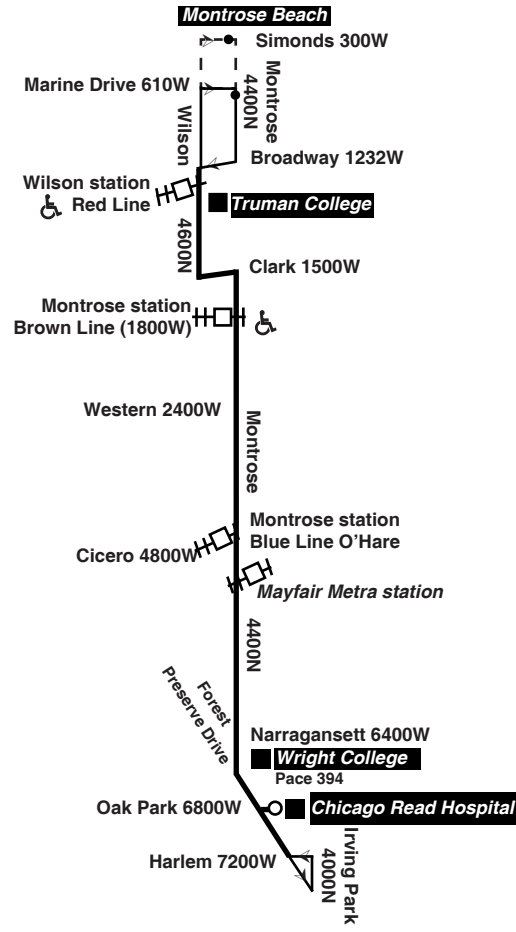

For more Information call the RTA Travel Information Center in Chicago: 312-836-7000. Open 6am until 7pm, Monday thru Saturday.

Para obtener mayor información, en Español, llame al Centro de Información: 312-836-7000.

**Chicago Transit Authority**

**78** 

**Montrose**

Effective June 16, 2019

**Summer service to Montrose Beach**

**Monday thru Friday**

**78 Montrose**

**Eastbound**

am light face pm bold face

B - trip begins/ends at Montrose Beach at time shown

**Sunday/Holiday**

**78 Montrose**

**Eastbound**

Lv. Harlem /Forest Preserve	Central/ Montrose	Pulaski/ Montrose	Western/ Montrose	Wilson/ Broadway	Arrive Marine/ Montrose
----	6:30am	6:39am	6:48am	6:57am	7:01am
----	6:51	7:00	7:09	7:19	7:23
7:00am	7:11	7:20	7:30	7:40	7:43
7:20	7:32	7:41	7:50	8:00	8:04
7:40	7:52	8:01	8:10	8:20	8:24
----	8:02	8:11	8:21	8:31	8:34
8:00	8:13	8:23	8:33	8:45	8:51B
8:20	8:33	8:43	8:53	9:05	9:11B
8:40	8:53	9:03	9:13	9:25	9:31B
9:00	9:12	9:22	9:33	9:44	9:50B
9:19	9:31	9:41	9:52	10:03	10:09B
9:37	9:50	10:00	10:10	10:22	10:28B
9:55	10:08	10:19	10:29	10:41	10:47B
10:13	10:26	10:37	10:48	11:00	11:06B
10:30	10:44	10:55	11:06	11:19	11:25B
10:48	11:02	11:13	11:24	11:37	11:43B
11:06	11:20	11:31	11:42	11:55	<b>12:01B</b>
11:25	11:39	11:50	<b>12:01pm</b>	<b>12:14pm</b>	<b>12:19B</b>
11:43	11:57	<b>12:08pm</b>	<b>12:19</b>	<b>12:32</b>	<b>12:38B</b>
<b>12:02pm</b>	<b>12:16pm</b>	<b>12:28</b>	<b>12:39</b>	<b>12:52</b>	<b>12:57B</b>
<b>12:20</b>	<b>12:35</b>	<b>12:47</b>	<b>12:59</b>	<b>1:12</b>	<b>1:18B</b>
<b>12:39</b>	<b>12:54</b>	<b>1:06</b>	<b>1:17</b>	<b>1:31</b>	<b>1:37B</b>
<b>12:57</b>	<b>1:12</b>	<b>1:24</b>	<b>1:36</b>	<b>1:49</b>	<b>1:55B</b>
<b>1:16</b>	<b>1:31</b>	<b>1:43</b>	<b>1:54</b>	<b>2:08</b>	<b>2:14B</b>
<b>1:34</b>	<b>1:49</b>	<b>2:01</b>	<b>2:13</b>	<b>2:26</b>	<b>2:32B</b>
<b>1:53</b>	<b>2:08</b>	<b>2:20</b>	<b>2:32</b>	<b>2:45</b>	<b>2:51B</b>
<b>2:12</b>	<b>2:27</b>	<b>2:39</b>			