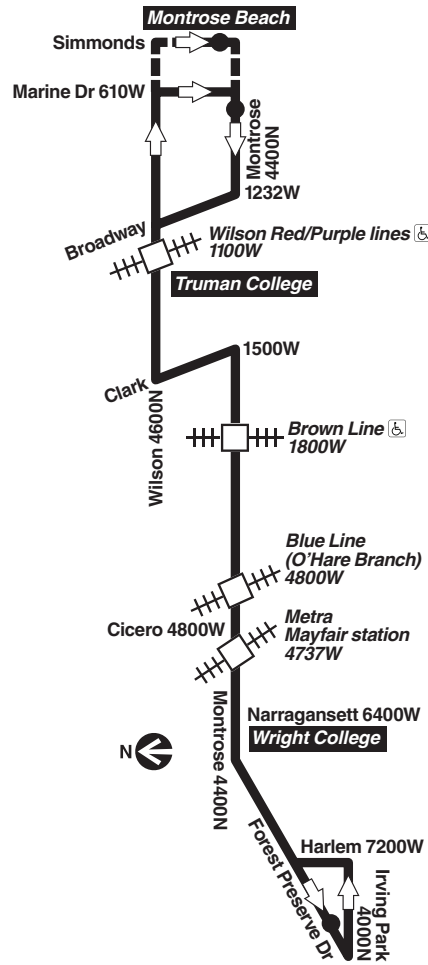

# 78 Montrose

Effective Mar. 23, 2026

**Service to Montrose Beach operates on Saturdays and Sundays**

All CTA buses are accessible

[transitchicago.com/bus/78](http://transitchicago.com/bus/78)

**Monday thru Friday**

Westbound					
LV Montrose/Marine	Wilson/Broadway	Montrose/Western	Montrose/Pulaski	Montrose/Central	AR Forest Preserve/Dr./Harlem
----	----	----	----	6:47a	6:57a
----	----	----	----	7:06	7:17
----	----	----	----	7:26	7:37
7:06a	7:11a	7:21a	7:31a	7:40	7:51
7:29	7:33	7:44	7:53	8:02	8:13
7:51	7:55	8:06	8:15	8:24	8:35
8:13	8:17	8:28	8:37	8:46	8:57
8:35	8:40	8:50	9:00	9:10	9:21
8:56	9:01	9:12	9:22	9:32	9:43
9:13B	9:21	9:33	9:43	9:54	10:05
9:32B	9:41	9:53	10:04	10:14	10:26
9:52B	10:01	10:13	10:23	10:34	10:46
10:11B	10:20	10:32	10:44	10:55	11:07
10:30B	10:40	10:53	11:05	11:16	11:28
10:50B	10:59	11:12	11:24</		