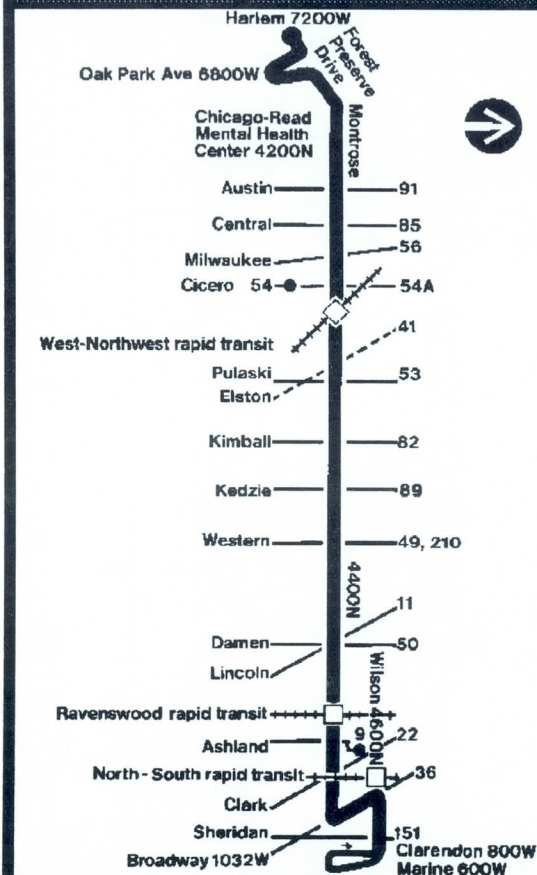

For more information call the RTA Travel Information Center in Chicago 836-7000 suburbs 1-(800)-972-7000 toll-free

Open every day of the year from 5AM until 1AM next day.

Monday thru Friday

Eastbound

Leave Harlem Irving	Cicero	Western	Arrive Marine Montrose
-----	-----	4:50a	5:01a
-----	4:48a	5:02	5:13
4:45 a	5:00	5:14	5:25
-----	5:12	5:26	5:37
5:09	5:24	5:38	5:49
-----	5:36	5:50	6:01
5:33	5:48	6:02	6:13
-----	6:00	6:14	6:25
5:55	6:10	6:24	6:35
-----	6:19	6:33	6:45
6:13	6:28	6:43	6:56
-----	6:37	6:53	7:06
6:31	6:46	7:03	7:17
6:40	6:56	7:13	7:27
-----	7:05	7:23	7:38
6:58	7:15	7:33	7:48
7:07	7:25	7:43	7:59
7:18	7:36	7:54	8:10
7:29	7:47	8:05	8:21
7:40	7:58	8:16	8:32
7:51	8:09	8:27	8:43
8:02	8:20	8:38	8:54
8:13	8:31	8:49	9:05
8:24	8:43	8:59	9:15
8:35	8:54	9:10	9:25
8:46	9:04	9:20	9:35
8:57	9:15	9:31	9:45
9:08	9:25	9:41	9:55
9:19	9:35	9:51	10:05
9:31	9:46	10:02	10:16
then every 12 minutes at			
:43	:58	:14	:28
:55	:10	:26	:40
:07	:22	:38	:52
:19	:34	:50	:04
:31	:46	:02	:16
until			
11:43	11:58	12:14p	12:28p
11:55	12:10p	12:26	12:40
then every 12 to 13 minutes until			
5:07p	5:27	5:47	6:03
5:19	5:39	5:58	6:14
5:31	5:51	6:09	6:24
5:45	6:04	6:22	6:37
6:00	6:19	6:36	6:50
then every 13 to 15 minutes until			
8:30	8:45	8:58	9:10
8:50	9:04	9:17	9:29
9:10	9:24	9:37	9:49
9:30	9:44	9:57	10:09
9:50	10:04	10:17	10:29
10:10	10:24	10:37	10:49
10:30	10:44	10:57	11:09
10:53	11:07	11:20	11:32
11:23	11:37	11:50	12:02a
11:53	12:07a	12:20a	12:32