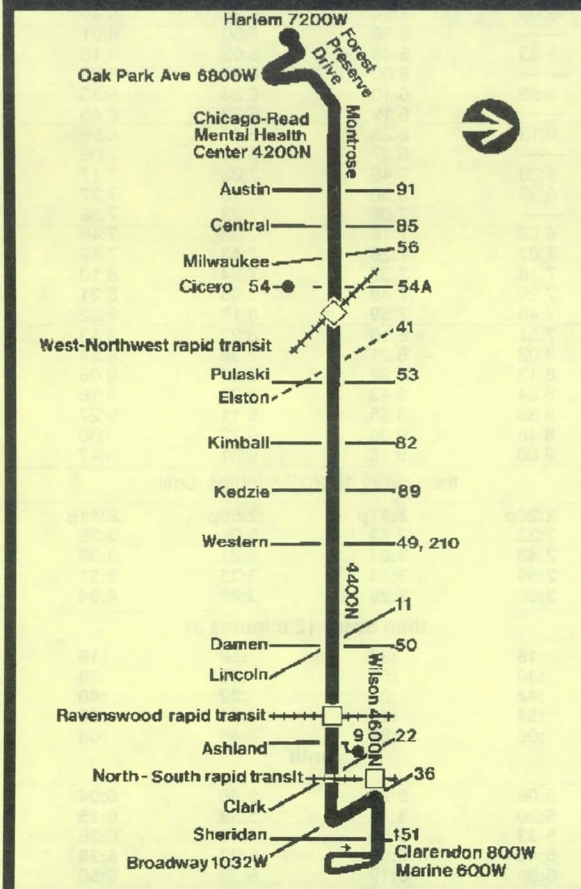

Westbound

Leave Marine Montrose	Western	Cicero	Arrive Harlem Irving
5:25a	5:36a	5:50a	6:04a
5:55	6:06	6:20	6:34
6:25	6:36	6:50	7:04
6:45	6:56	7:10	7:24
7:05	7:16	7:30	7:44
7:22	7:33	7:47	8:01
7:38	7:49	8:03	8:17
7:54	8:05	8:19	8:33
8:10	8:21	8:35	8:49
8:25	8:36	8:50	9:04
8:40	8:51	9:05	9:19
8:55	9:06	9:20	9:34
9:10	9:21	9:35	9:49
9:25	9:36	9:50	10:04
9:40	9:51	10:05	10:20
9:55	10:06	10:20	10:36
10:10	10:21	10:36	10:52
10:25	10:37	10:51	11:08
10:40	10:52	11:07	11:24
10:55	11:08	11:23	11:40
11:10	11:24	11:39	11:57
then every 15 minutes at			
:10	:24	:39	:57
:25	:39	:54	:12
:40	:54	:09	:27
:55	:09	:24	:42
until			
5:55p	6:09p	6:24p	6:42p
6:10	6:25	6:40	6:56
6:25	6:40	6:55	7:10
6:40	6:55	7:09	7:24
6:55	7:10	7:24	7:38
7:10	7:25	7:38	7:52
7:25	7:39	7:52	8:06
7:30	7:44	7:56	
7:45	7:57	8:10	8:24
8:00	8:11	8:24	8:38
8:15	8:26	8:38	8:52
8:35	8:46	8:58	9:12
8:55	9:06	9:18	9:32
9:15	9:26	9:38	9:52
9:35	9:46	9:58	10:12
9:55	10:06	10:18	10:32
10:15	10:26	10:38	10:52
10:35	10:46	10:58	11:12
10:55	11:06	11:18	11:32
11:15	11:26	11:38	11:52
11:35	11:46	11:58	12:12a
12:05a	12:16a	12:28a	12:42
12:35	12:46	12:58	1:12

For more information call the RTA Travel Information Center in Chicago 312-836-7000 suburbs 1-(800)-972-7000 toll-free

Open every day of the year from 5AM until 1AM next day.

am light face
pm dark face