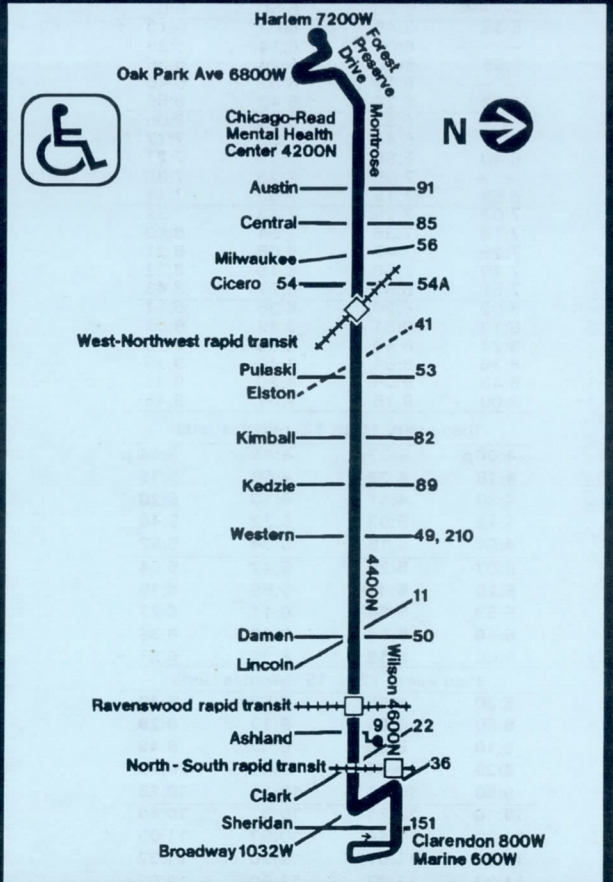

Westbound

Leave Marine Montrose	Western	Cicero	Arrive Harlem Irving
5:25a	5:36a	5:50a	6:04a
5:55	6:06	6:20	6:34
6:25	6:36	6:50	7:04
6:45	6:56	7:10	7:24
7:05	7:16	7:30	7:44
7:22	7:33	7:47	8:01
7:38	7:49	8:03	8:17
7:54	8:05	8:19	8:33
8:10	8:21	8:35	8:49
8:25	8:36	8:50	9:04
8:40	8:51	9:05	9:19
8:55	9:06	9:20	9:34
9:10	9:21	9:35	9:49
9:25	9:36	9:50	10:04
9:40	9:51	10:05	10:20
9:55	10:06	10:20	10:36
10:10	10:21	10:36	10:52
10:25	10:37	10:51	11:08
10:40	10:52	11:07	11:24
10:55	11:08	11:23	11:40
11:10	11:25	11:40	11:57

Effective March 28, 1993

78 Montrose

For more information call the RTA
Travel Information Center in
Chicago 836-7000

Open every day of the year from 5AM until 1AM next day.

Monday thru Friday

Eastbound

Leave Harlem Irving	Cicero	Western	Arrive Marine Montrose
---	---	4:50a	5:01a
---	4:48a	5:02	5:13
4:45a	5:00	5:14	5:25
---	5:12	5:26	5:37
5:09	5:24	5:38	5:49
---	5:36	5:50	6:01
5:33	5:48	6:02	6:13
---	6:00	6:14	6:25
5:55	6:10	6:24	6:35
---	6:19	6:33	6:45
6:13	6:28	6:43	6:56
---	6:37	6:53	7:06
6:31	6:46	7:03	7:17
6:40	6:56	7:13	7:27
---	7:05	7:23	7:38
6:58	7:15	7:33	7:48
7:07	7:25	7:43	7:59
7:18	7:36	7:54	8:10
7:29	7:47	8:05	8:21
7:40	7:58	8:16	8:32
7:51	8:09	8:27	8:43
8:02	8:20	8:38	8:54
8:13	8:31	8:49	9:05
8:24	8:43	8:59	9:15
8:36	8:54	9:10	9:25
8:48	9:04	9:20	9:35
9:00	9:15	9:31	9:45

am light face
pm dark face

Westbound

Leave Marine Montrose	Western	Cicero	Arrive Harlem Irving
5:05a	5:17a	5:32a	5:46a
5:20	5:32	5:47	6:01
5:35	5:47	6:02	6:16
5:48	6:00	6:15	6:30
6:00	6:12	6:27	6:43
6:12	6:24	6:40	6:56
6:24	6:37	6:53	7:09
6:34	6:47	7:04	7:20
6:44	6:58	7:15	7:31
6:54	7:09	7:26	7:42
7:04	7:19	7:37	7:53
7:14	7:29	7:47	8:03
7:25	7:40	7:58	8:14
7:36	7:51	8:09	8:25
7:48	8:03	8:21	8:37
8:00	8:15	8:33	8:49
8:12	8:27	8:45	9:01
8:24	8:39	8:57	9:13
8:36	8:51	9:09	9:25
8:48	9:03	9:21	9:37
9:00	9:15	9:33	9:49
9:12	9:27	9:43	10:01
9:24	9:39	9:55	10:13