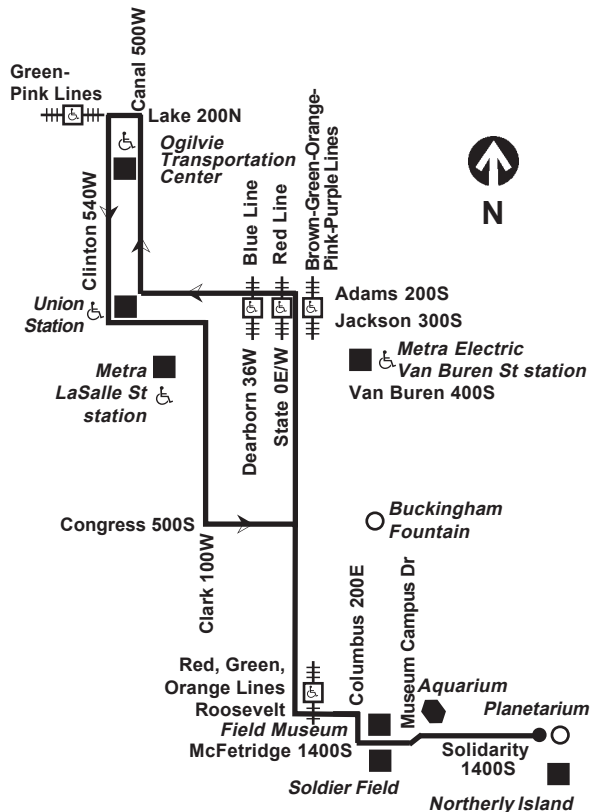

Museum Campus service

Other Bus Service to the Museum Campus:

146 Inner Drive/Michigan Express runs daily from North Michigan Avenue and State Street downtown.

CTA Bike & Ride

Bicycle racks are available on the front exteriors of CTA buses. Bicycles can be placed on bicycle racks during normal hours of operation for each route. Racks accommodate two (2) bicycles at a time. Bicycles are also permitted on CTA trains during certain hours.

Please Stand Up

for Seniors and People with Disabilities

Federal law requires priority seating be designated for seniors and people with disabilities.

The schedules and other information in this timetable are subject to change. CTA does not assume responsibility for errors in timetables, nor for inconvenience or damage resulting from delayed trains or buses due to weather, traffic conditions, etc.

CTA operating costs are funded in part through the Regional Transportation Authority, by the federal and state governments, and the City of Chicago and County of Cook.

For more information call the RTA Travel Information Center in Chicago: 1-312-836-7000. Open 5 a.m. until 1 a.m. every day.

Para obtener mayor información, en Español, llame al Centro de Información: 1-312-836-7000.

Chicago Transit Authority

130

Museum Campus

Effective July 23, 2013

Runs Daily Memorial Day
through Labor Day only