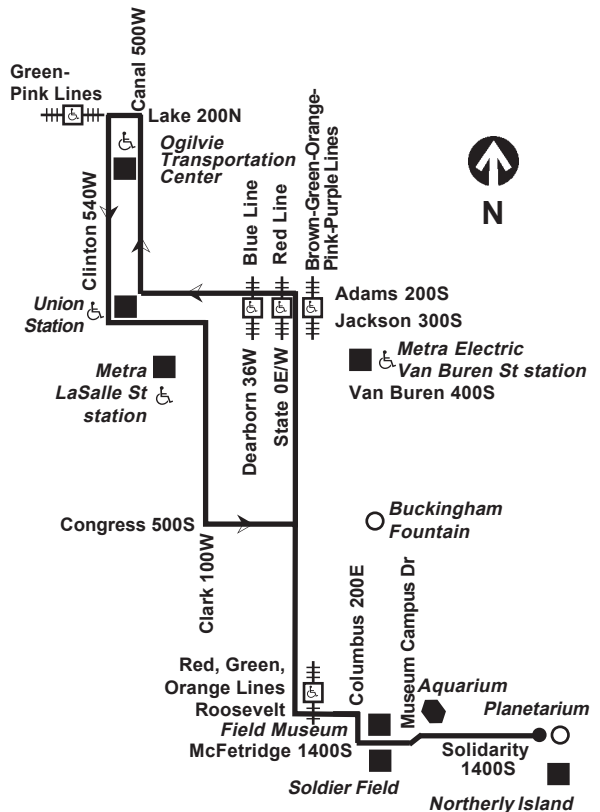

Museum Campus service

Other Bus Service to the Museum Campus:

146 Inner Drive/Michigan Express runs daily from North Michigan Avenue and State Street downtown.

CTA Bike & Ride

Bicycle racks are available on the front exteriors of CTA buses. Bicycles can be placed on bicycle racks during normal hours of operation for each route. Racks accommodate two (2) bicycles at a time. Bicycles are also permitted on CTA trains during certain hours.

Please Stand Up

for Seniors and People with Disabilities

Federal law requires priority seating be designated for seniors and people with disabilities.

The schedules and other information in this timetable are subject to change. CTA does not assume responsibility for errors in timetables, nor for inconvenience or damage resulting from delayed trains or buses due to weather, traffic conditions, etc.

CTA operating costs are funded in part through the Regional Transportation Authority, by the federal and state governments, and the City of Chicago and County of Cook.

For more information call the RTA Travel Information Center in Chicago: 1-312-836-7000. Open 5 a.m. until 1 a.m. every day.

Para obtener mayor información, en Español, llame al Centro de Información: 1-312-836-7000.

Chicago Transit Authority

130

Museum Campus

Effective May 24, 2014

Runs Daily Memorial Day
through Labor Day only