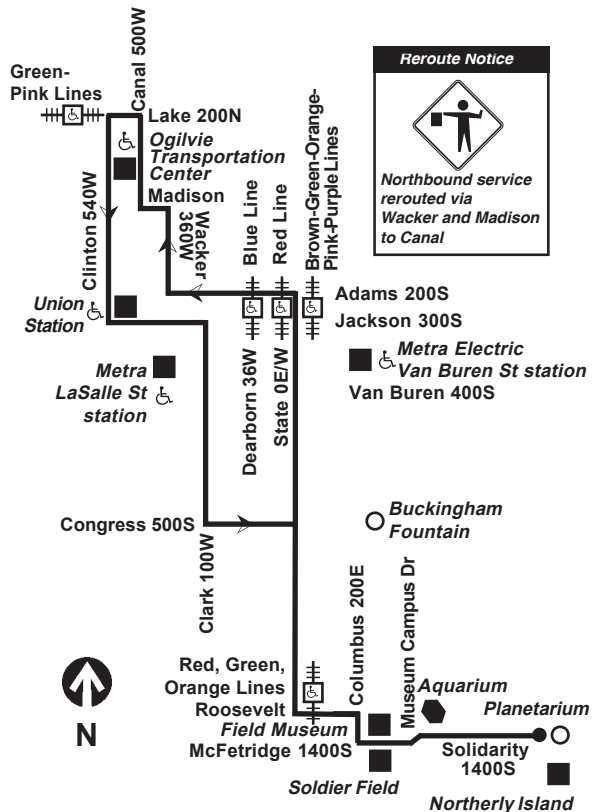

Museum Campus service

Other Bus Service to the Museum Campus:

146 Inner Drive/Michigan Express runs daily from North Michigan Avenue and State Street downtown.

CTA Bike & Ride

Bicycle racks are available on the front exteriors of CTA buses. Bicycles can be placed on bicycle racks during normal hours of operation for each route. Racks accommodate two (2) bicycles at a time. Bicycles are also permitted on CTA trains during certain hours.

Please Stand Up

for Seniors and People with Disabilities

Federal law requires priority seating be designated for seniors and people with disabilities.

The schedules and other information in this timetable are subject to change. CTA does not assume responsibility for errors in timetables, nor for inconvenience or damage resulting from delayed trains or buses due to weather, traffic conditions, etc.

CTA operating costs are funded in part through the Regional Transportation Authority, by the federal and state governments, and the City of Chicago and County of Cook.

For more information call the RTA Travel Information Center in Chicago: 1-312-836-7000. Open 5 a.m. until 1 a.m. every day.

Para obtener mayor información, en Español, llame al Centro de Información: 1-312-836-7000.

Chicago Transit Authority

130

Museum Campus

Effective January 25, 2016

Runs Daily Memorial Day through Labor Day only