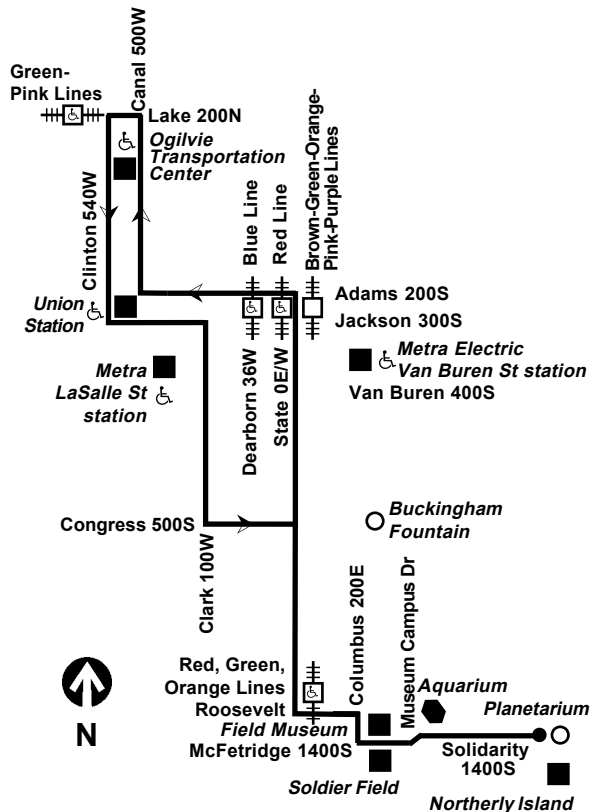

Museum Campus service

Other Bus Service to the Museum Campus:

146 Inner Drive/Michigan Express runs daily from North Michigan Avenue and State Street downtown.

CTA Bike & Ride

Bicycle racks are available on the front exteriors of CTA buses. Bicycles can be placed on bicycle racks during normal hours of operation for each route. Racks accommodate two (2) bicycles at a time. Bicycles are also permitted on CTA trains during certain hours.

Please Stand Up

for Seniors and People with Disabilities

Federal law requires priority seating be designated for seniors and people with disabilities.

The schedules and other information in this timetable are subject to change. CTA does not assume responsibility for errors in timetables, nor for inconvenience or damage resulting from delayed trains or buses due to weather, traffic conditions, etc.

CTA operating costs are funded in part through the Regional Transportation Authority, by the federal and state governments, and the City of Chicago and County of Cook.

For more information call the RTA Travel Information Center in Chicago: 1-312-836-7000. Open 6am until 7pm every day.

Para obtener mayor información, en Español, llame al Centro de Información: 1-312-836-7000.

Chicago Transit Authority

130

Museum Campus

Effective May 26, 2018

Runs Daily Memorial Day through Labor Day only