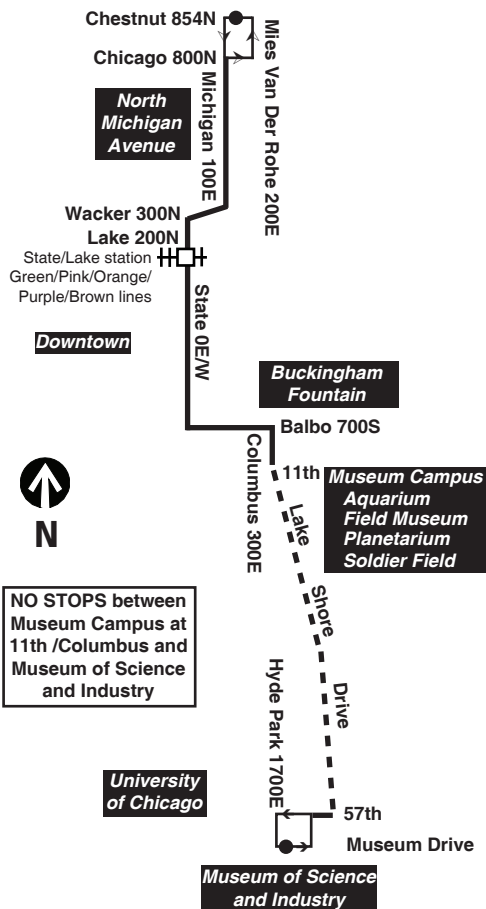

Museum of Science and Industry

Effective May 26, 2018