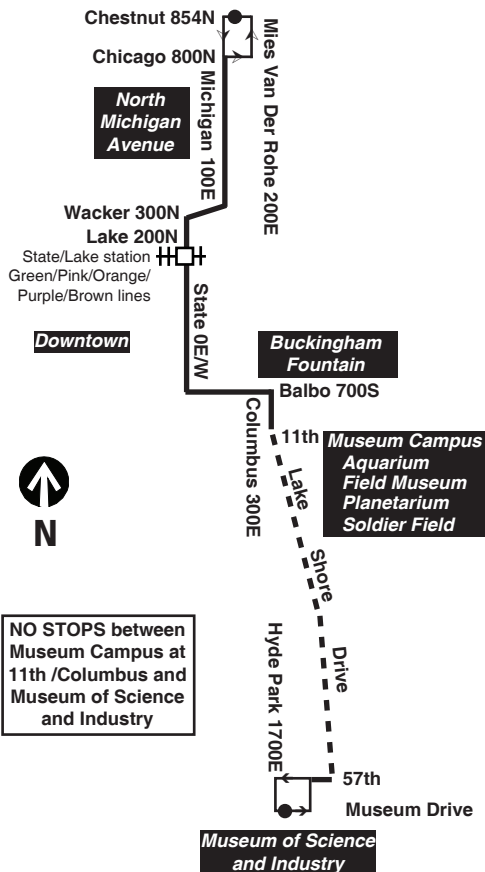

Museum of Science and Industry

Effective May 25, 2019 thru September 2, 2019

Seasonal service - operates daily beginning the Saturday before Memorial Day and continuing thru Labor Day only