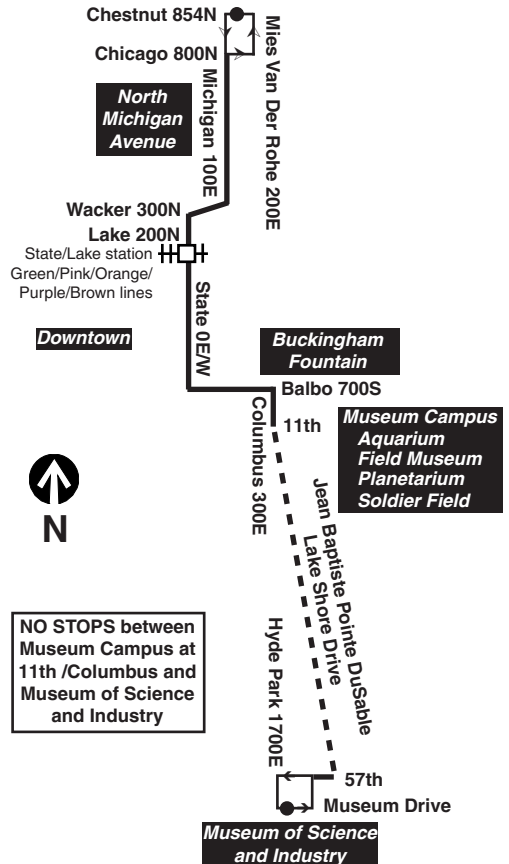

Chicago Transit Authority

10

Museum of Science and Industry

Effective May 28, 2022

Seasonal service - operates daily beginning the Saturday before Memorial Day and continuing thru Labor Day only